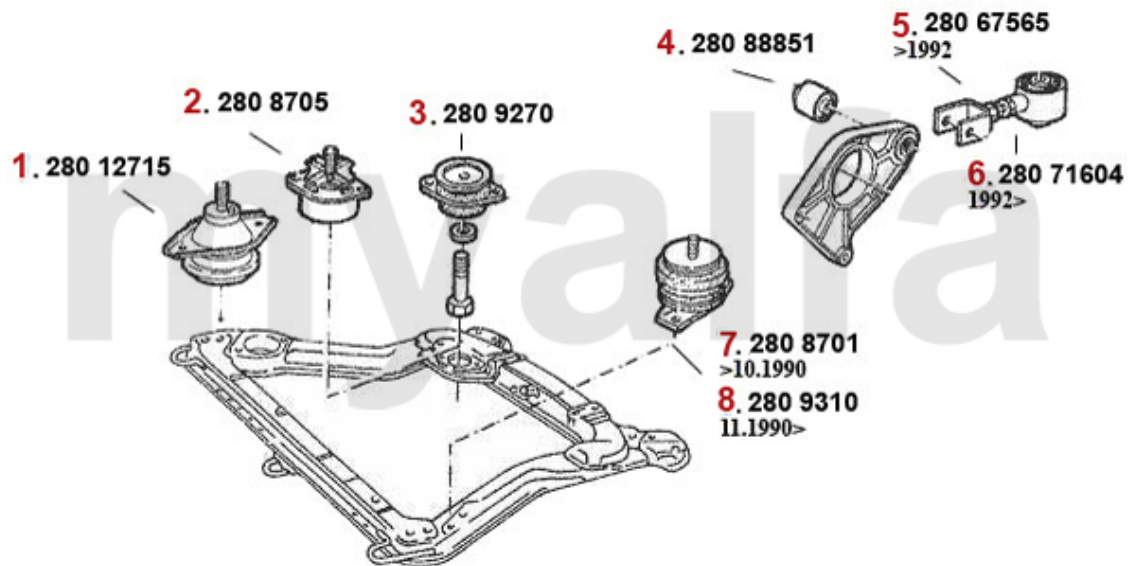

Motorlager/Enginemount 164/Super 2.0 TS

1	28012715	ENGINE MOUNT	On request
2	2808705	Motorlager HR 164/Super Bj. 06.88>	On request
3	2809270	Motorlager HR 164 alle Bj. >06.88	On request
4	28088851	OE. 60512737 BUSH	On request
5	28067565	OE. 60567565 ENGINEMOUNT 164	On request
6	28071604	OE. 60571604 LINK/ENGINEMOUNT 164/Super 2.0 TS	On request
7	2808701	OE. 60801717 ENGINEMOUNT FL 164 4-Cyl. >10.1990	€85.00
8	2809310	OE. 82427180 ENGINEMOUNT FL 164/Super 10.1990>	On request