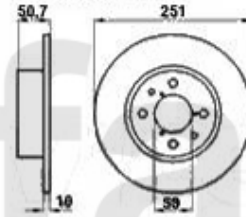

4. 610 541515
2.0 TS (not USA)
hinten/rear

5. 610 518815
2.0 TS(USA)/Turbo/6-Cyl./TD
hinten/rear