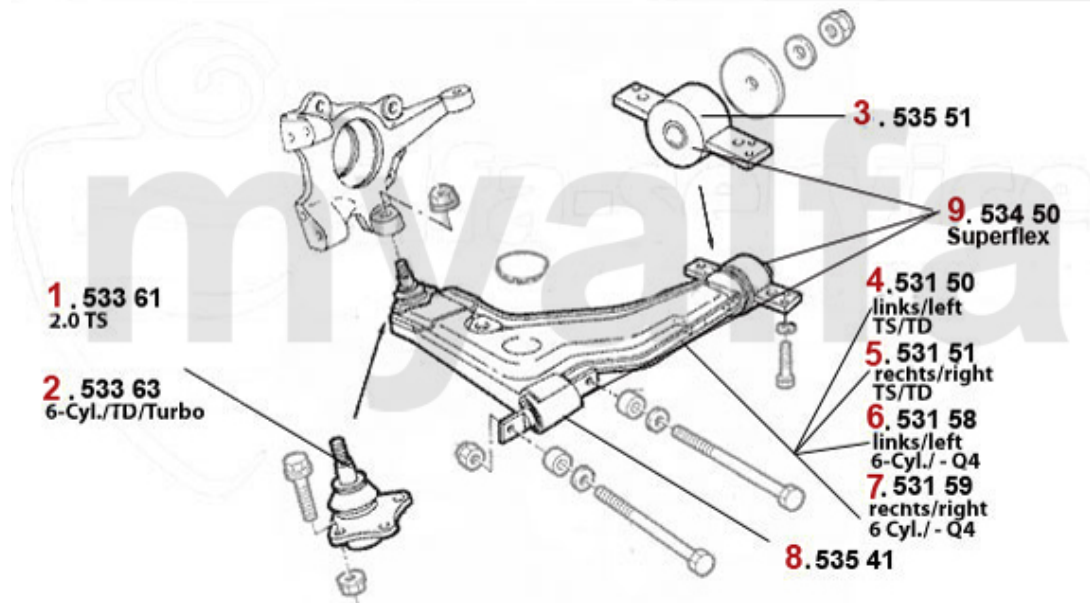

# Aufhängung/Attachment 164/Super vorne/front

1	53361	Traggelenk 164/Super TS passendes Teil zu QL 50/1	€40.10
2	53363	OE. 60510360 BALL JOINT	€40.10
3	53551	OE. 60510361/60606138 FRONT LOWER ARM REAR BUSH 164/SUPER	€27.50
4	53150	Querlenker links 164/Super TS & TD	€139.60
5	53151	Querlenker rechts 164/Super TS & TD	On request
6	53158	60588845 LEFT CONTROL ARM 164/Super	€139.00
7	53159	OE. 60588846 RIGHT CONTROL ARM 164/Super	On request
8	53541	FRONT LOWER ARM MIDDLE BUSH	€14.90
9	53450	SUPER-FLEX FRONT CONTROL ARM 164, INNER FRONT AND REAR BUSHKIT	€129.00