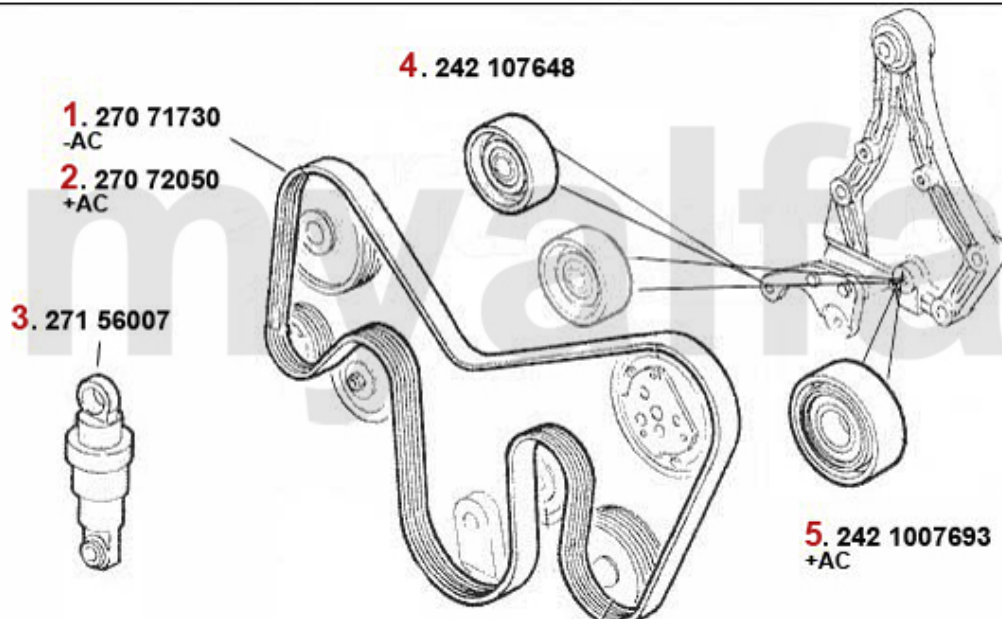

Keilriemen/V-Belts 164/Super 2.5 TD 1992>

1	27071730	OE. 60604835 V-BELT	€49.60
2	27072050	OE. 60590385 V-BELT	€55.00
3	27156007	Riemenspanner/Schwingungsdämpfer 155/164 Super 2.5 TD	€239.00
4	24207648	OE. 60595630 IDLE PULLEY	€102.10
5	24207693	Umlenkrolle Keilrippenriemen 164 Super 2.5 TD	€71.40