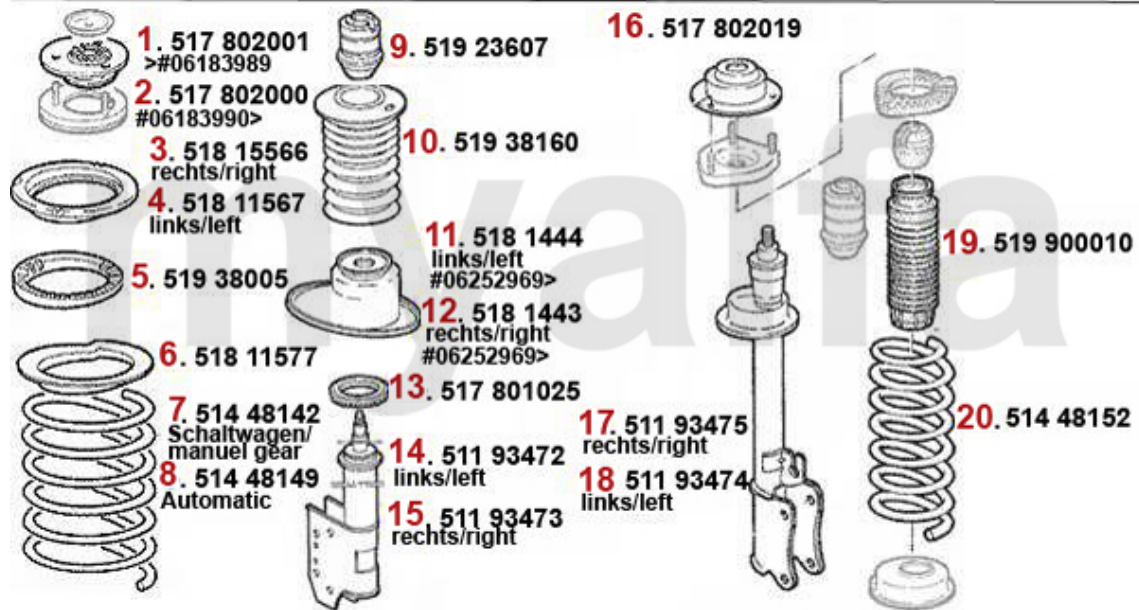

Federbeine/Struts 164 3.0 QV 24V

1	51702001	OE. 60507890 STRUT BEARING	On request
2	51702000	OE. 60570447 Suspension Mount	On request
3	51811566	OE. 60511566 CONTAINER	On request
4	51811567	OE. 60511567 CONTAINER	On request
5	51938005	OE. 60511574 PAD f. FRONTSPRING 164	On request
6	51811577	OE. 60511577 PLATE 164/Super	€19.80
7	51448142	OE. 60593382 SPRING	On request
9	51923607	OE. 82423607 Rubber Pad	€16.40
10	51938160	OE. 60501744 RUBBER BOOT PROTECTOR	€22.99
11	5181444	FRONT LEFT SPRING PLATE OE.60501444	€49.00
12	5181443	FRONT RIGHT SPRING PLATE OE.60501443	€49.00
13	51701025	OE. 60501446/01741/3 STRUT BEARING	€29.75
14	51193472	OE. 60593472 electr. STRUT FL 164 QV 1992>	On request
15	51193473	OE. 60593473 electr. STRUT FR 164 QV 1992>	On request
16	51702019	OE. 60507954 REAR STRUT BEARING 164/Sup.	On request
17	51193475	OE. 60593475 electr. STRUT RR 164 QV 1992>	On request
18	51193474	OE. 60593474 electr. STRUT RL 164 QV 1992>	On request
19	51900010	OE. 60801366 REAR STRUT BOOT 164/Super	€17.85
20	51448152	OE. 60507953 REAR SPRING 164/SUPER	On request