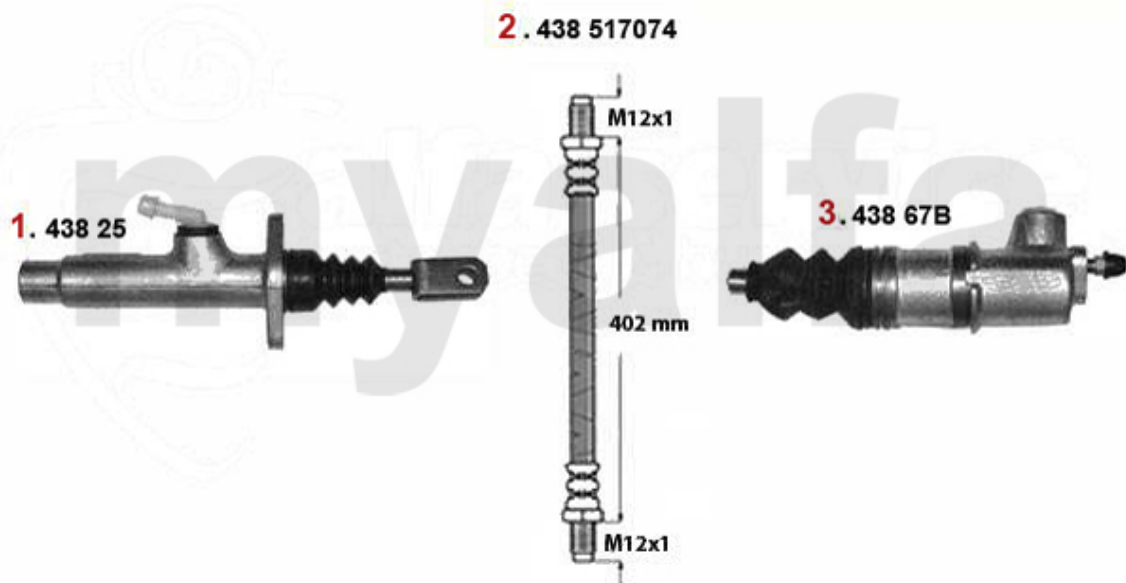

Kupplungsbetätigung/Clutch Actuation 164/Super 3.0 V6 12V

1	43825	OE. 60511530 CLUTCH MASTER CYLINDER	€107.10
2	43817074	OE. 71736944 CLUTCH HOSE	€28.91
3	43867	OE. 60511528/71738465 CLUTCH SLAVE CYLINDER 164/Super	€47.50