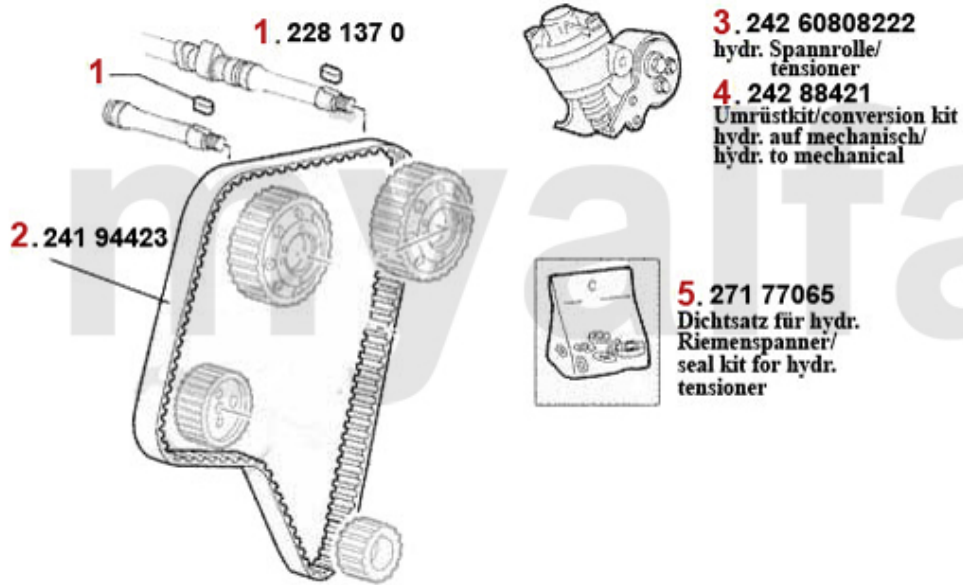

Zahnriemen/Timingbelt 164/Super V6 Turbo

1	2281370	WEDGE CAMSHAFT	On request
2	24194423	OE. 60562106 Timing Belt	€46.51
3	24208222	Belttensioner hydraulic 75, 155, RZ, SZ,164, GTV6	On request
4	24288421	ALTERING KIT TIMING BELT TENSIONER HYDRAULIC TO	€189.00
5	27177065	OE. 60777065 GASKET SET FOR HYDRAULIC BELTSTRETCHER 6-CYL.	€39.00