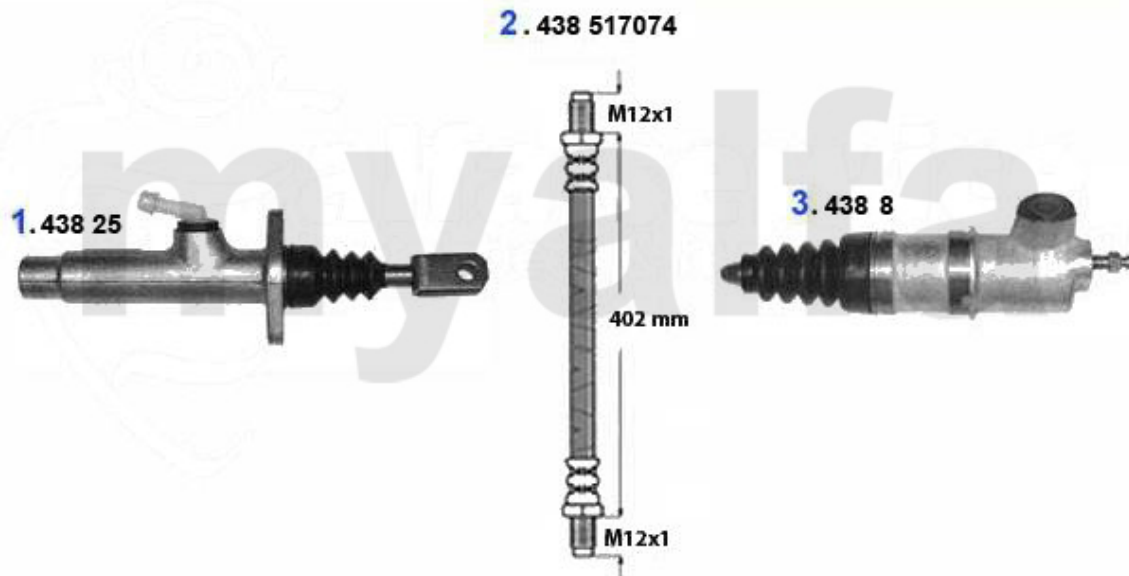

Kupplungsbetätigung/Clutch Actuation 164 3.0 QV Bj. 92>

1	43825	OE. 60511530 CLUTCH MASTER CYLINDER	€107.10
2	43817074	OE. 71736944 CLUTCH HOSE	€28.91
3	4388	CLUTCH SLAVE CLYINDER SUD/SPRINT, 33 (905/7), 145, 156, 156	€59.90