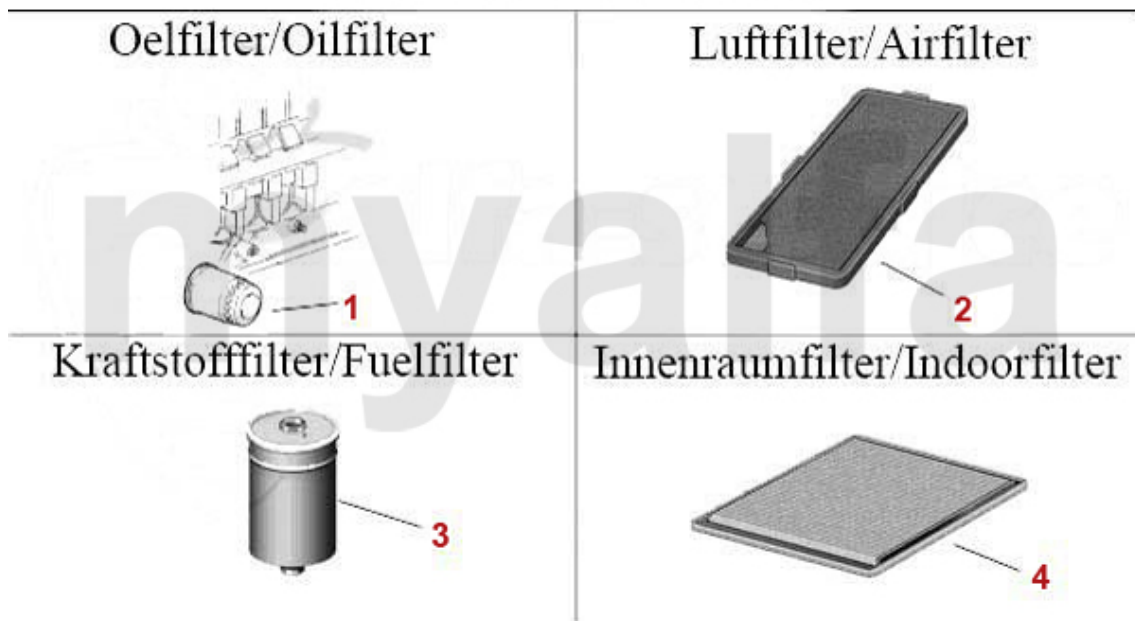

Filter 164 V6 Turbo

1	291124	OE. 46805830 Oilfilter	€15.90
2	292386	OE. 60510292 / 71736138 AIR FILTER	€32.90
3	29386	OE. 60506968 FUEL FILTER	€29.50
4	294304	OE. 7797229 Air Filter	€27.20