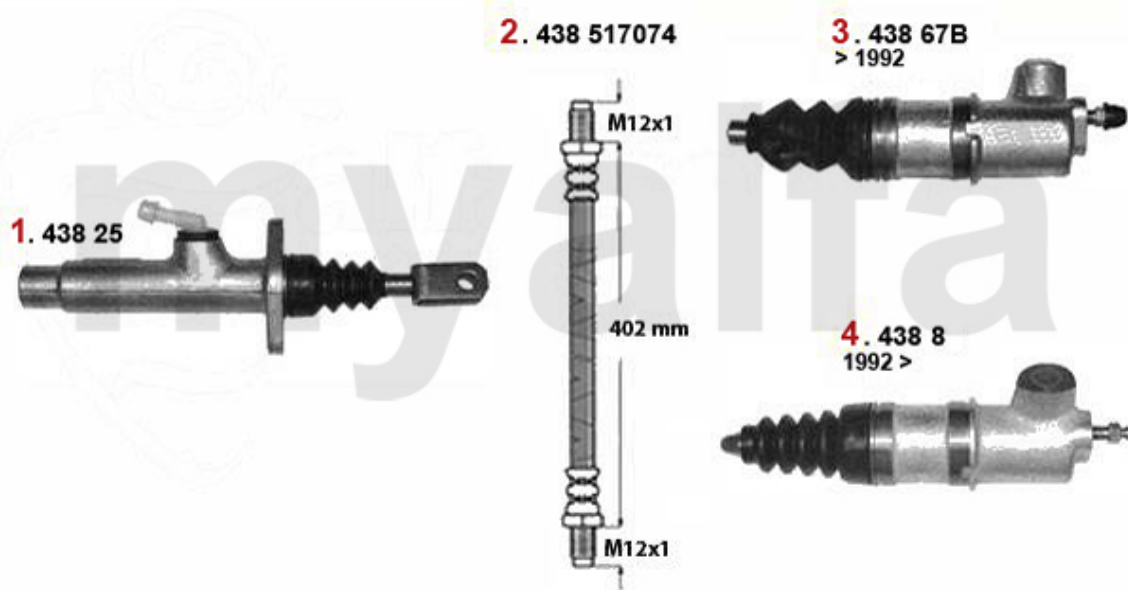

Kupplungsbetätigung/Clutch Actuation 164/Super 2.5 TD

1	43825	OE. 60511530 CLUTCH MASTER CYLINDER	€107.10
2	43817074	OE. 71736944 CLUTCH HOSE	€28.91
3	43867	OE. 60511528/71738465 CLUTCH SLAVE CYLINDER 164/Super	€47.50
4	4388	CLUTCH SLAVE CLYINDER SUD/SPRINT, 33 (905/7), 145, 156, 156	€59.90