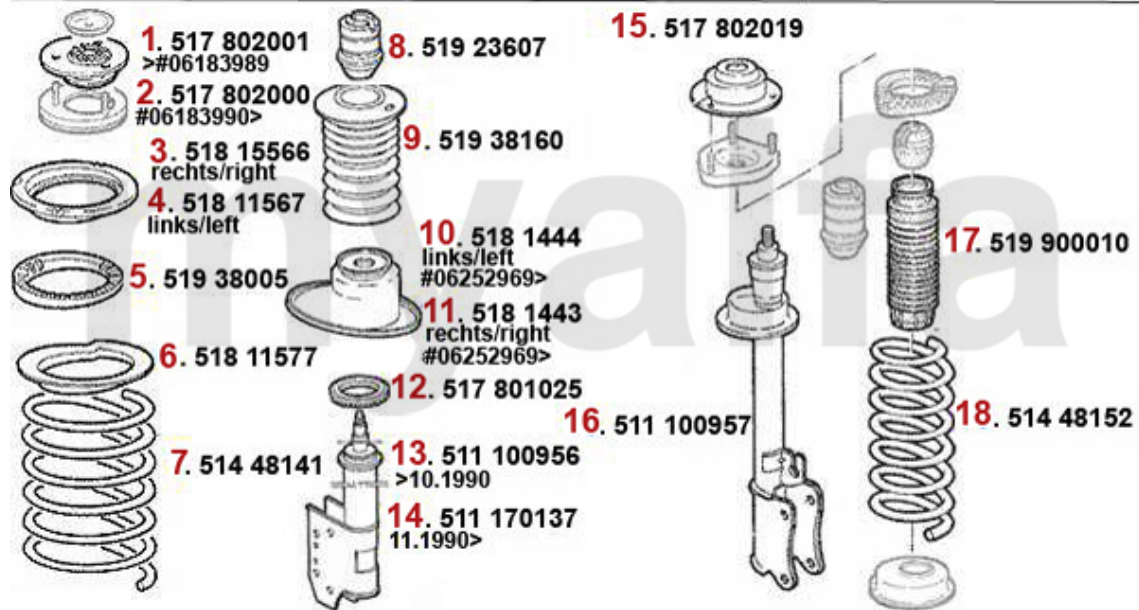

Federbeine/Struts 164/Super 2.0 TS

1	51702001	OE. 60507890 STRUT BEARING	On request
2	51702000	OE. 60570447 Suspension Mount	On request
3	51811566	OE. 60511566 CONTAINER	On request
4	51811567	OE. 60511567 CONTAINER	On request
5	51938005	OE. 60511574 PAD f. FRONTSPRING 164	On request
6	51811577	OE. 60511577 PLATE 164/Super	€19.80
7	51448141	OE. 60511576/60568680 FRONT SPRING	On request
8	51923607	OE. 82423607 Rubber Pad	€16.40
9	51938160	OE. 60501744 RUBBER BOOT PROTECTOR	€22.99
10	5181444	FRONT LEFT SPRING PLATE OE.60501444	€49.00
11	5181443	FRONT RIGHT SPRING PLATE OE.60501443	€49.00
12	51701025	OE. 60501446/01741/3 STRUT BEARING	€29.75
13	51100956	OE. 60507883 FRONT STRUT	On request
14	51170137	OE. 60598997 Shock Absorber	On request
15	51702019	OE. 60507954 REAR STRUT BEARING 164/Sup.	On request
16	51100957	OE. 60598998 REAR STRUT	€195.01
17	51900010	OE. 60801366 REAR STRUT BOOT 164/Super	€17.85
18	51448152	OE. 60507953 REAR SPRING 164/SUPER	On request