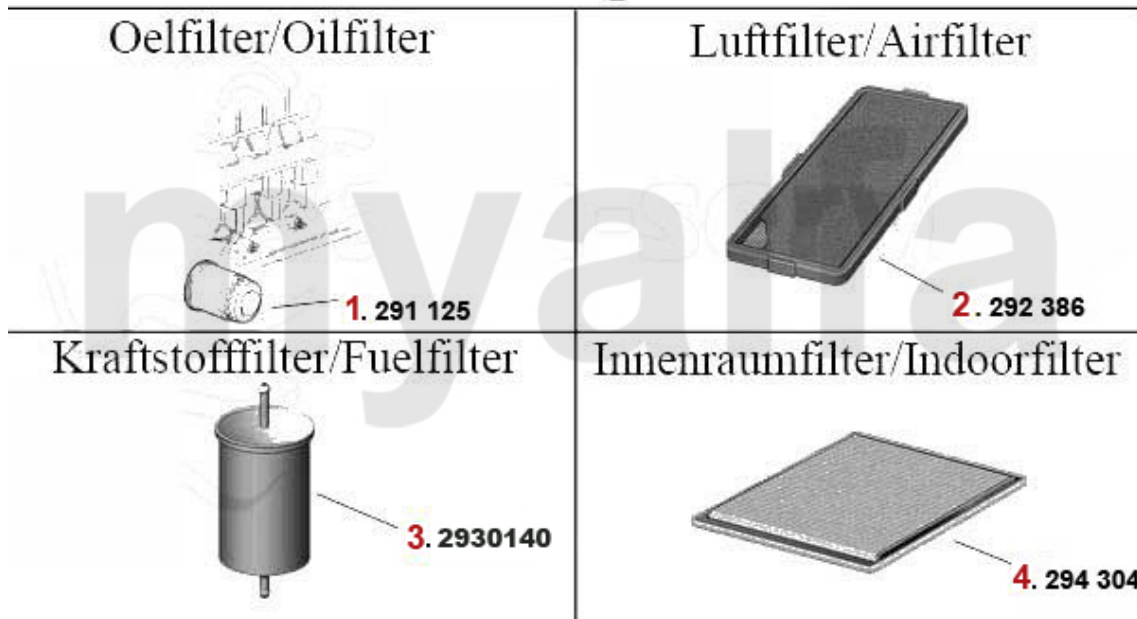

Filter 164/Super 2.0 TS

1	291125	OE. 60507080/60808974 OILFILTER	€11.90
2	292386	OE. 60510292 / 71736138 AIR FILTER	€32.90
3	2930140	FUEL FILTER SPIDER 2000 IE 1986-93	€26.50
4	294304	OE. 7797229 Air Filter	€27.20