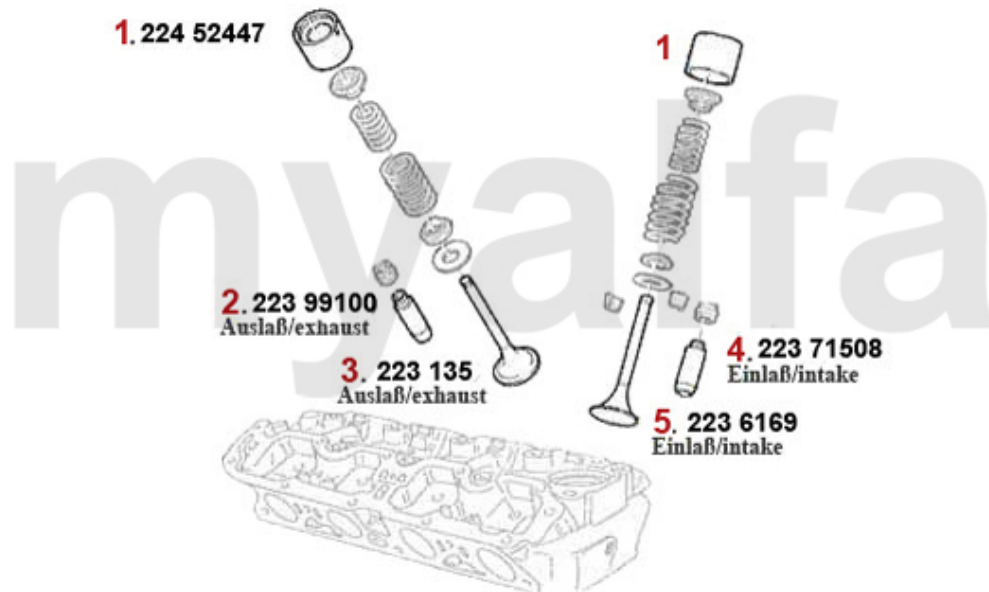

Ventiltrieb/Valve Train 164 2.0 Turbo 4-Cyl.

1	22452447	Hydrostößel 145/6,155,156 166 TD/ JTD	€15.80
2	22399100	OE. 82399100 VALVE GUIDE EXHAUST 2.0 Turbo 4-Cylinder	On request
3	223135	OE. 60800135 VALVE EXHAUST 164 Turbo 4-Cylinder	€42.60
4	22371508	OE. 4371508 VALVE GUIDE INTAKE 2.0 Turbo 4-Cylinder	€5.50
5	2236169	OE. 46406169 VALVE INTAKE 2.0 Turbo 4-Cylinder	€17.01