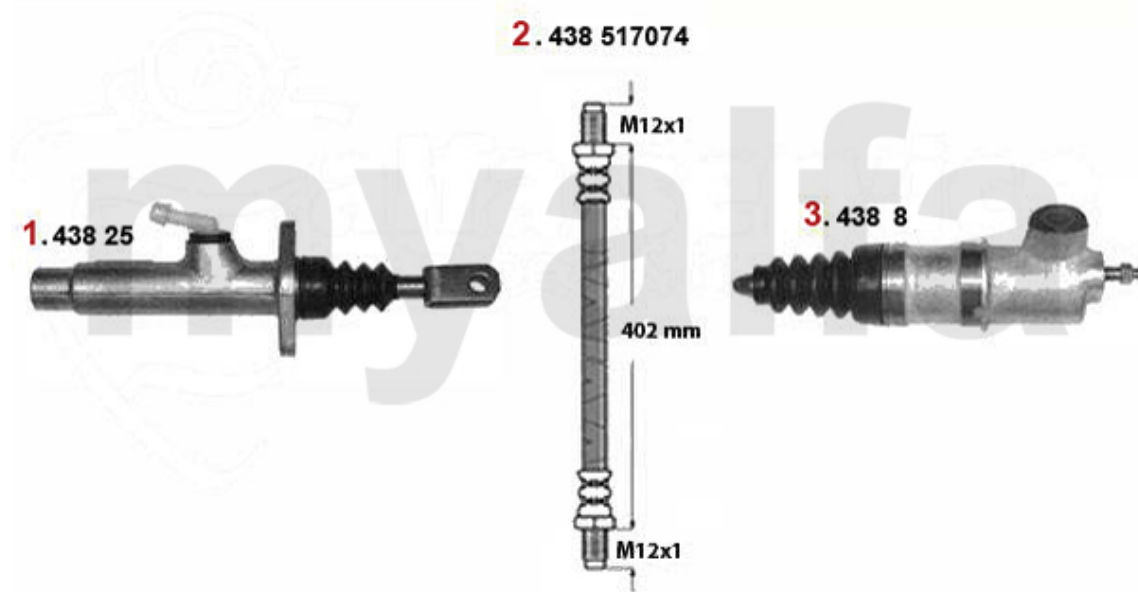

Kupplungsbetätigung/Clutch Actuation 164/Super 3.0 V6 24V

1	43825	OE. 60511530 CLUTCH MASTER CYLINDER	€107.10
2	43817074	OE. 71736944 CLUTCH HOSE	€28.91
3	4388	CLUTCH SLAVE CLYINDER SUD/SPRINT, 33 (905/7), 145, 156, 156	€59.90