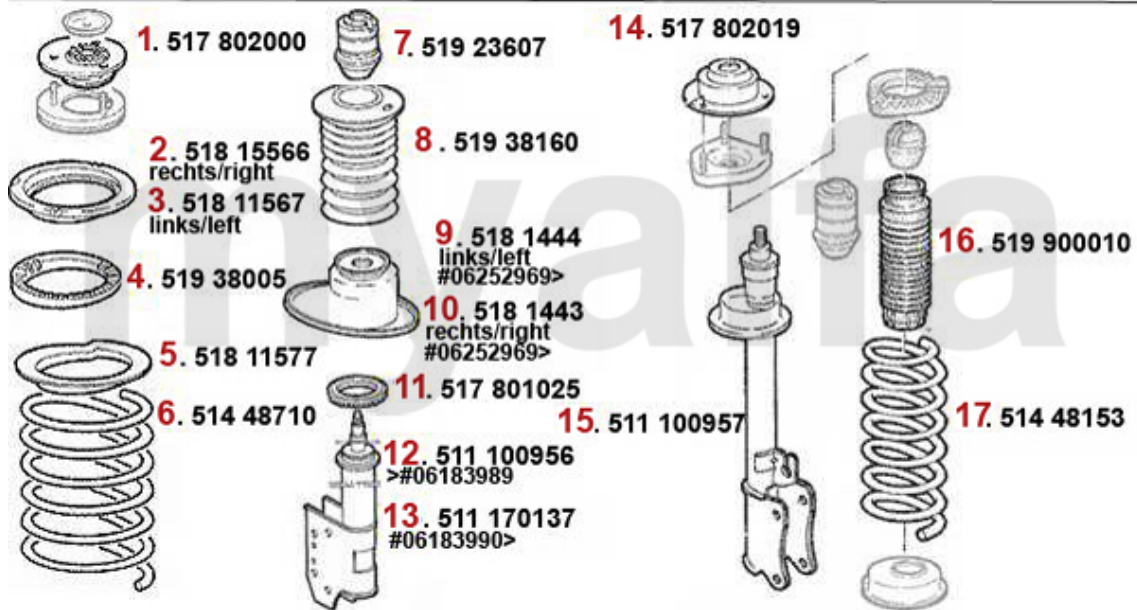

Federbeine/Struts 164/Super 3.0 V6 24V

1	51702000	OE. 60570447 Suspension Mount	On request
2	51811566	OE. 60511566 CONTAINER	On request
3	51811567	OE. 60511567 CONTAINER	On request
4	51938005	OE. 60511574 PAD f. FRONTSPRING 164	On request
5	51811577	OE. 60511577 PLATE 164/Super	€ 19.80
6	51448710	OE. 60545978 SPRING FA 164/Super 2.5 TD	€ 95.00
7	51923607	OE. 82423607 Rubber Pad	€ 16.40
8	51938160	OE. 60501744 RUBBER BOOT PROTECTOR	€ 22.99
9	5181444	FRONT LEFT SPRING PLATE OE.60501444	€ 49.00
10	5181443	FRONT RIGHT SPRING PLATE OE.60501443	€ 49.00
11	51701025	OE. 60501446/01741/3 STRUT BEARING	€ 29.75
12	51100956	OE. 60507883 FRONT STRUT	On request
13	51170137	OE. 60598997 Shock Absorber	On request
14	51702019	OE. 60507954 REAR STRUT BEARING 164/Sup.	On request
15	51100957	OE. 60598998 REAR STRUT	€ 195.01
16	51900010	OE. 60801366 REAR STRUT BOOT 164/Super	€ 17.85
17	51448153	OE. 60559779/60569087 REAR SPRING 164/ Super	€ 82.30