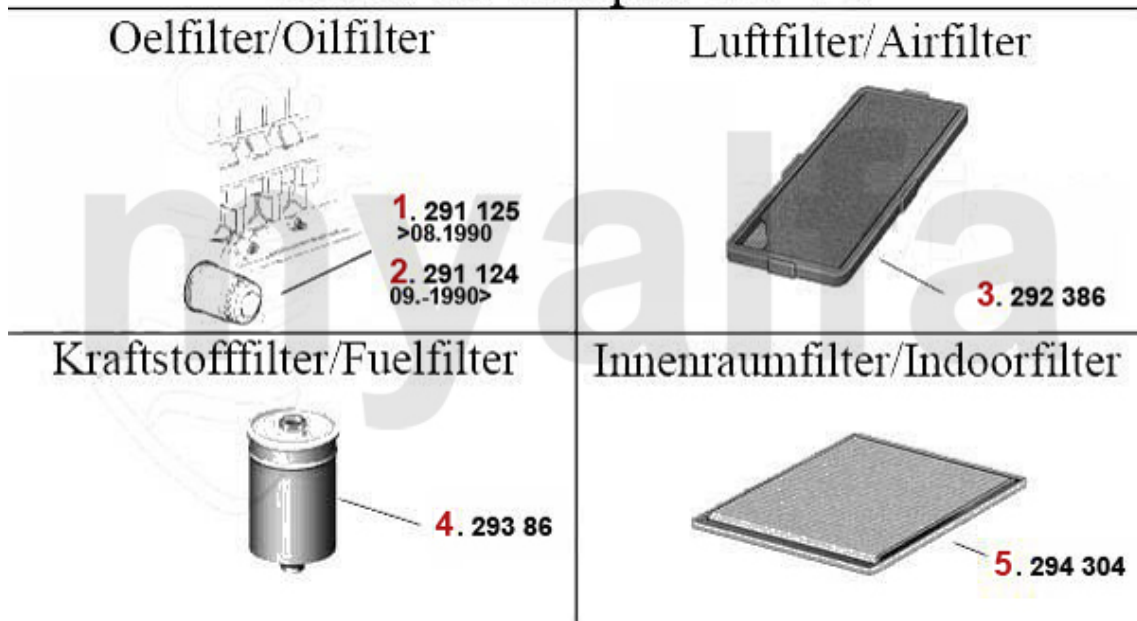

Filter 164/Super 3.0 V6

1	291125	OE. 60507080/60808974 OILFILTER	€11.90
2	291124	OE. 46805830 Oilfilter	€15.90
3	292386	OE. 60510292 / 71736138 AIR FILTER	€32.90
4	29386	OE. 60506968 FUEL FILTER	€29.50
5	294304	OE. 7797229 Air Filter	€27.20