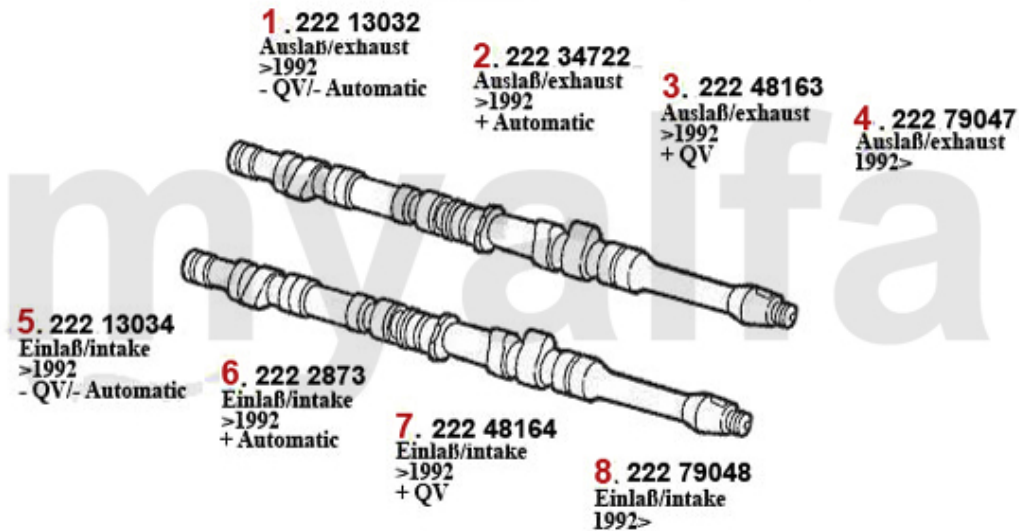

Nockenwelle/Camshaft 164/Super 3.0 V6 12V

1	22213032	CAMSHAFT 164 3.0 V6 RIGHT SIDE>1992	€399.00
2	22234722	Nockenwelle rechts 75,164 3.0 V6 (A utomatik)	On request
3	22248163	CAMSHAFT RIGHT 75 (potenziato),164 QV >1992, RZ,SZ 3.0 V6	On request
4	22279047	Nockenwelle rechts 164 Super 3.0 V6 (CEE F2)	€499.00
5	22213034	CAMSHAFT 164 3.0 V6 LEFT SIDE >1992	On request
6	2222873	OE. 60602873 CAMSHAFT	On request
7	22248164	CAMSHAFT LEFT 75 (Potenziato),164 QV >1992, RZ,SZ 3.0 V6	On request
8	22279048	Nockenwelle links 164 Super 3.0 V6 (CEE F2)	On request