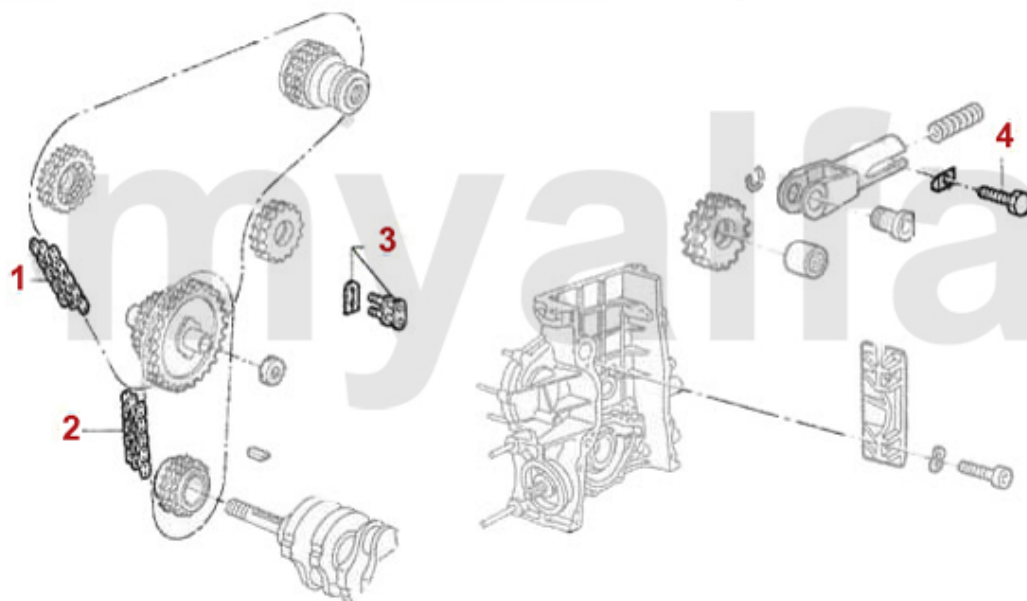

Steuerkette/Timing Chain 164 2.0 TS

1	24113301	OE. 60513301 TIMING CHAIN TS	€79.90
2	2410470	BOTTOM TIMING CHAIN 1300-2000 WITHOUT LINK	€27.50
3	2410480	TIMING CHAIN LINK	€7.50
4	2421010	CHAIN TENSIONER SCREW	€6.90