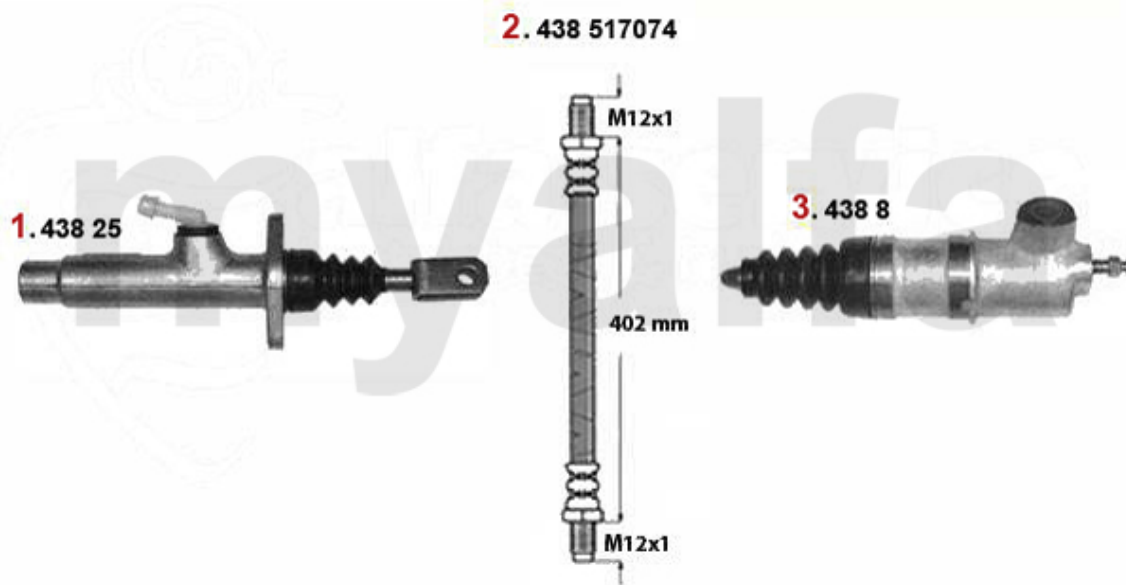

Kupplungsbetätigung/Clutch Actuation 164 3.0 Q4

1	43825	OE. 60511530 CLUTCH MASTER CYLINDER	€107.10
2	43817074	OE. 71736944 CLUTCH HOSE	€28.91
3	4388	CLUTCH SLAVE CLYINDER SUD/SPRINT, 33 (905/7), 145, 156, 156	€59.90