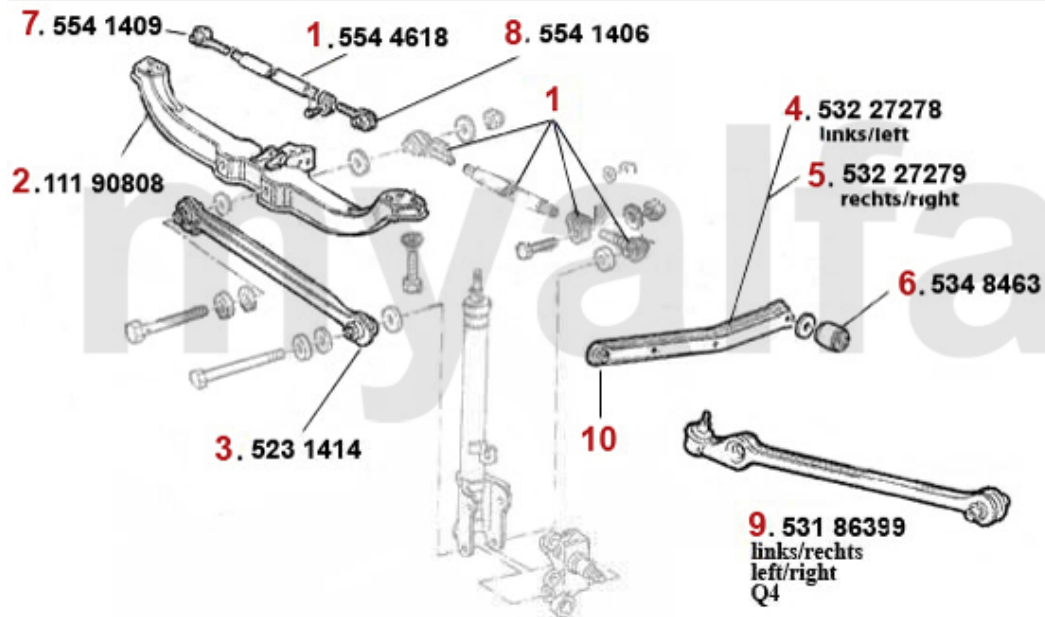

Aufhängung/Attachment 164/Super hinten/rear

1	5544618	OE. 82404618 RAER ROD Le/Ri 164/Super not Q4	€235.00
2	11190808	OE. 7790808 CROSS MEMBER 164/Super not Q4 USED !!!	On request
3	5231414	OE. 82397427 REAR ROD 164/Super not Q4	On request
4	53227278	OE. 82427278 RAER ROD left 164/Super not Q4	€109.00
5	53227279	OE. 82427279 REAR ROD right 164/Super not Q4	On request
6	5348463	OE. 60801315 REAR BUSH FOR 164	On request
7	5541409	Spurstangenkopf hinten/innen 164/ Super, gtv/spider (916)	€43.10
8	5541406	OE.60801406 TIE ROD END 164/SUPER, gtv/spider (916)	€33.40
9	53186399	OE. 60586399 RAER SWINGING	On request