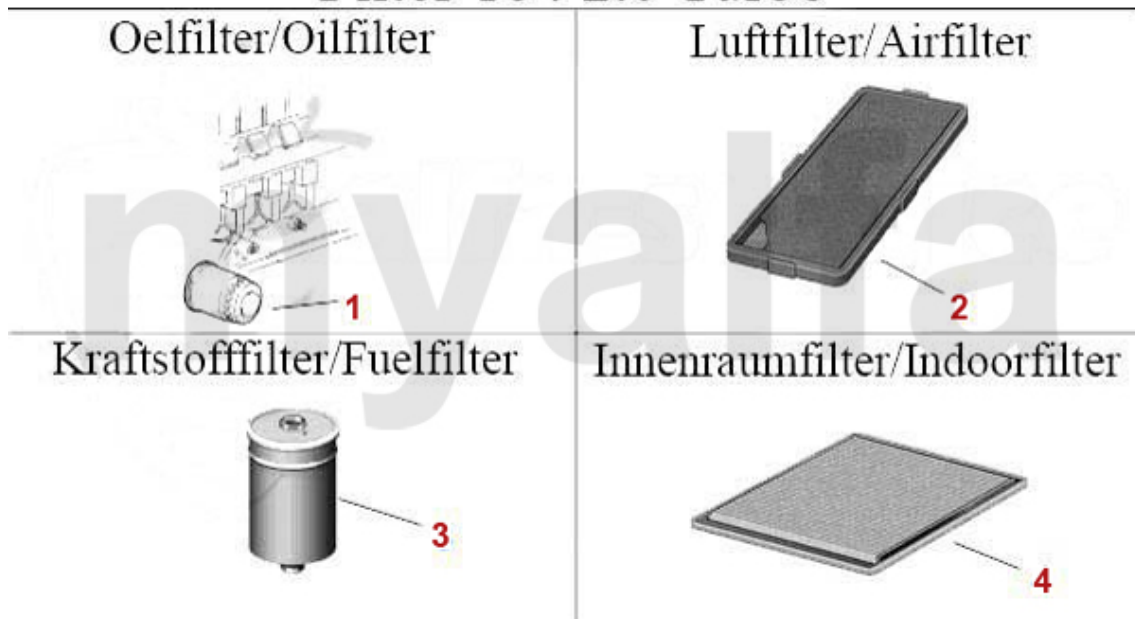

Filter 164 2.0 Turbo

1	291125	OE. 60507080/60808974 OILFILTER	€11.90
2	292386	OE. 60510292 / 71736138 AIR FILTER	€32.90
3	29386	OE. 60506968 FUEL FILTER	€29.50
4	294304	OE. 7797229 Air Filter	€27.20