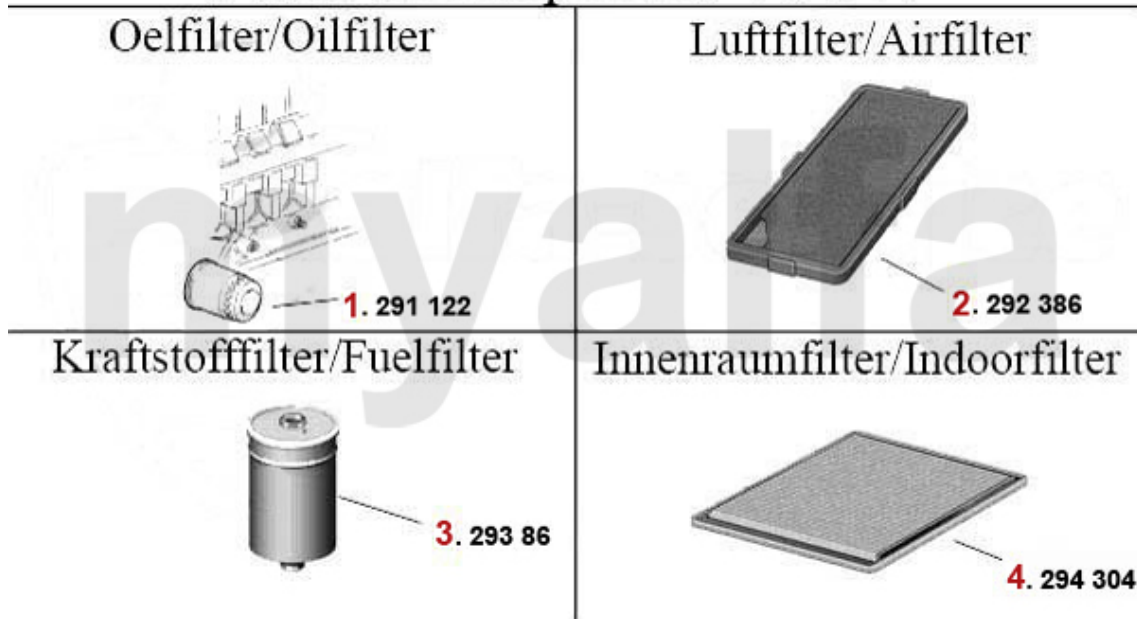

Filter 164/Super 3.0 V6 24V

1	291122	OE. 60504284 OIL FILTER 145/6 1.4/1.6/1.7/ie/16V 164/SUPER V6 24V	€10.90
2	292386	OE. 60510292 / 71736138 AIR FILTER	€32.90
3	29386	OE. 60506968 FUEL FILTER	€29.50
4	294304	OE. 7797229 Air Filter	€27.20