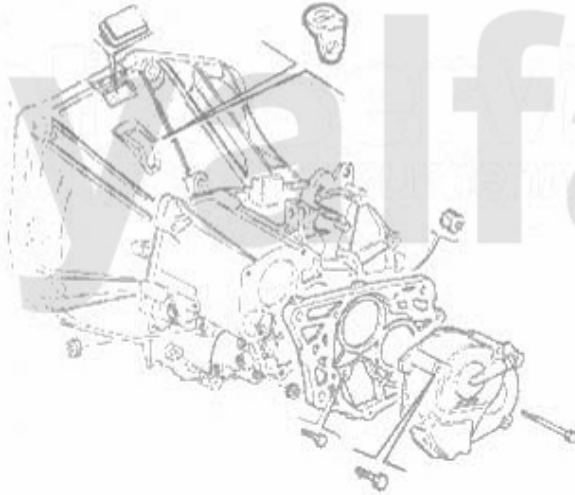

Ausrücker/Sleeve Bearing 164/Super 3.0 V6 12V

---

1. 436 11951

1 43611951 OE.46411951 GUIDE SLEEVE RELEASE BEARING

€149.00