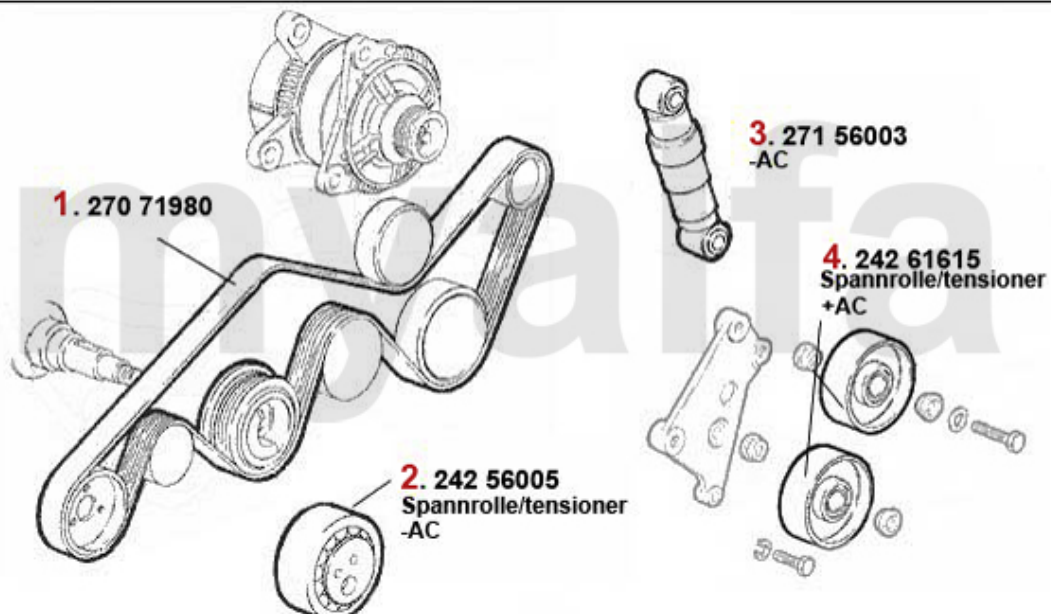

Keilriemen/V-Belt 164/Super 3.0 V6 24V

1	27071980	Belt # 605 61 247/606 05 423/608 10 651	€62.50
2	24256005	OE. 60561614 BELT TENSIONER	€69.95
3	27156003	OE. 60561380 BELT TENSIONER	On request
4	24261615	OE. 60661615 V-BELT PULLEY 164 V6 24V w. AC	On request