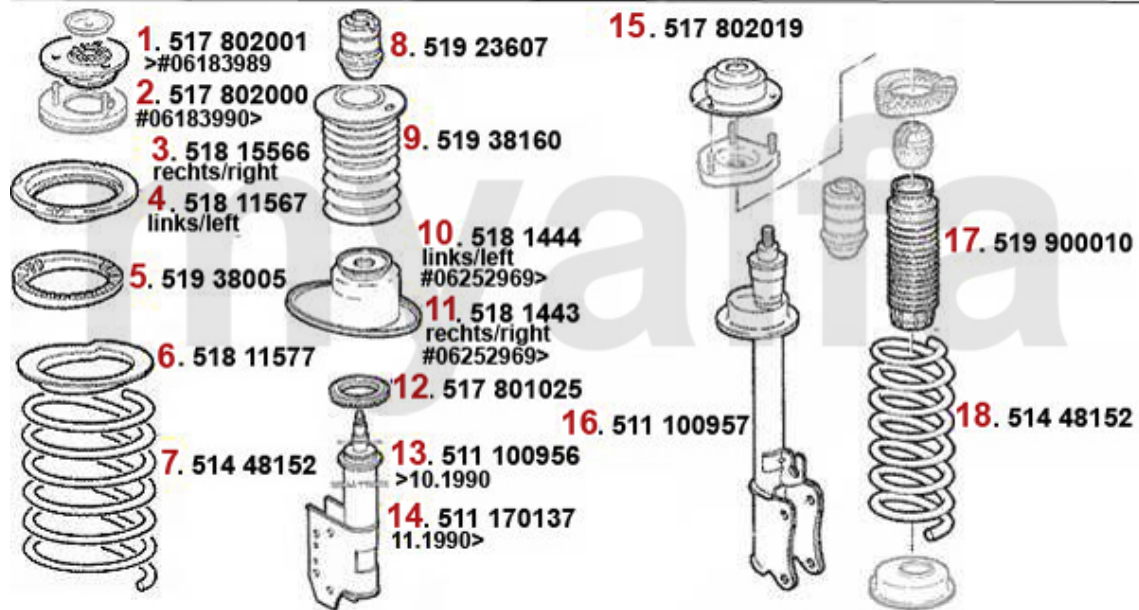

Federbeine/Struts 164 2.0 V6 Turbo

1	51702001	OE. 60507890 STRUT BEARING	On request
2	51702000	OE. 60570447 Suspension Mount	On request
3	51811566	OE. 60511566 CONTAINER	On request
4	51811567	OE. 60511567 CONTAINER	On request
5	51938005	OE. 60511574 PAD f. FRONTSRING 164	On request
6	51811577	OE. 60511577 PLATE 164/Super	€19.80
8	51923607	OE. 82423607 Rubber Pad	€16.40
9	51938160	OE. 60501744 RUBBER BOOT PROTECTOR	€22.99
10	5181444	FRONT LEFT SPRING PLATE OE.60501444	€49.00
11	5181443	FRONT RIGHT SPRING PLATE OE.60501443	€49.00
12	51701025	OE. 60501446/01741/3 STRUT BEARING	€29.75
13	51100956	OE. 60507883 FRONT STRUT	On request
14	51170137	OE. 60598997 Shock Absorber	On request
15	51702019	OE. 60507954 REAR STRUT BEARING 164/Sup.	On request
17	51900010	OE. 60801366 REAR STRUT BOOT 164/Super	€17.85
18	51448152	OE. 60507953 REAR SPRING 164/SUPER	On request