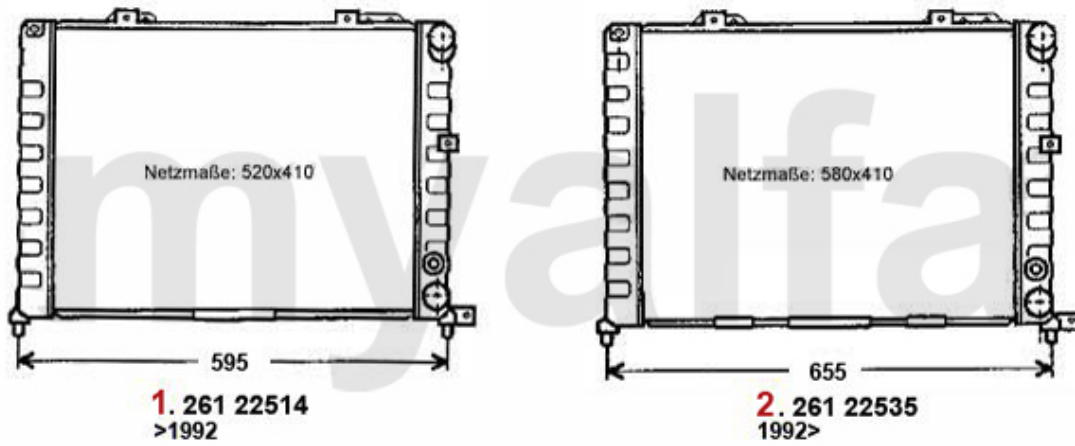

Kühler/Radiator 164 2.0 V6 Turbo

1 26122514 Motorkühler 164 2.0 V6 Turbo

On request

2 26122535 OE. 60579380 Radiator

On request