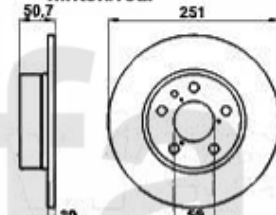

4. 610 518815
6-Cyl./TD
hinten/rear