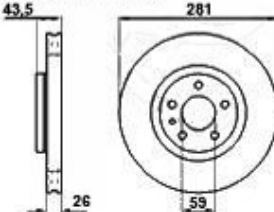

2. 610 100351
6-Cyl./TD/Q4
vorne/front
belüftet/ventil.