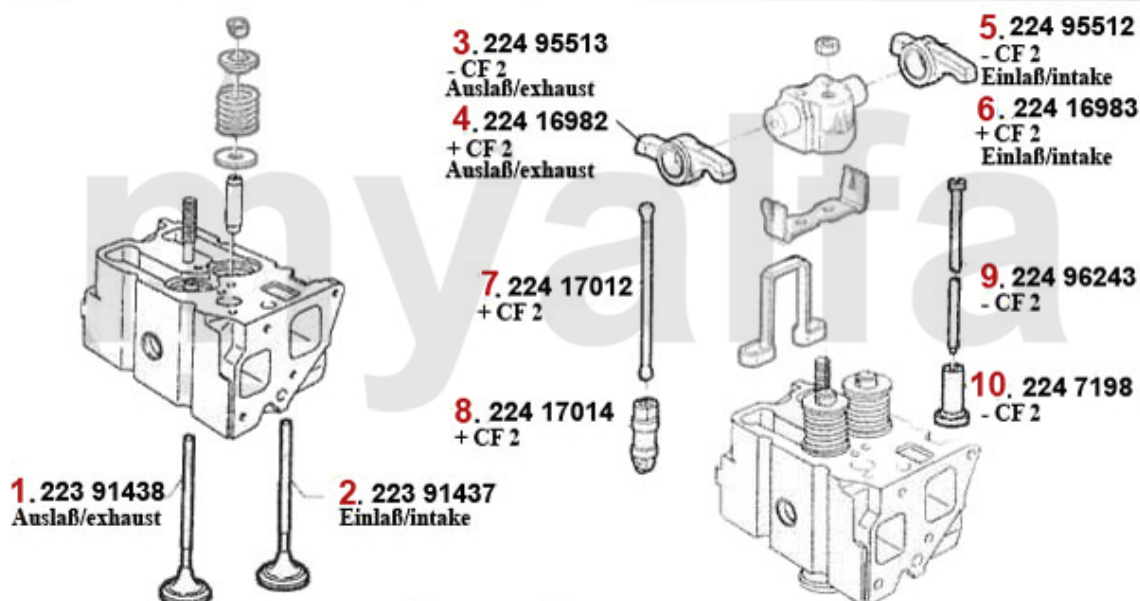

Ventiltrieb/Valve Train 164/Super 2.5 TD

1	22391438	OE. 60540864 VALVE EXHAUST 1.8/2.5 TD	€81.60
2	22391437	OE. 60507189 VALVE INTAKE 1.8/2.5 TD	€37.90
3	22495513	OE. 60595513 ROCKER EXHAUST TD	€42.60
4	22416982	OE. 60616982 Rocker	€46.20
5	22495512	OE. 60595512 ROCKER INTAKE TD	€42.60
6	22416983	OE. 60616983 INTAKE ROCKER 2.5 TD	€46.20
7	22417012	OE. 60617012 PUSH ROD 2.5 TD	€13.30
8	22417014	OE. 60617014 TAPPET 2.5 TD	€32.00
9	22496243	OE. 60594243 PUSH ROD 33 (905/7),75,155, 164/Super TD	€13.30
10	2247198	OE. 60507198 Tappet 33 (905/7),75,155, 164/Super TD	€28.80