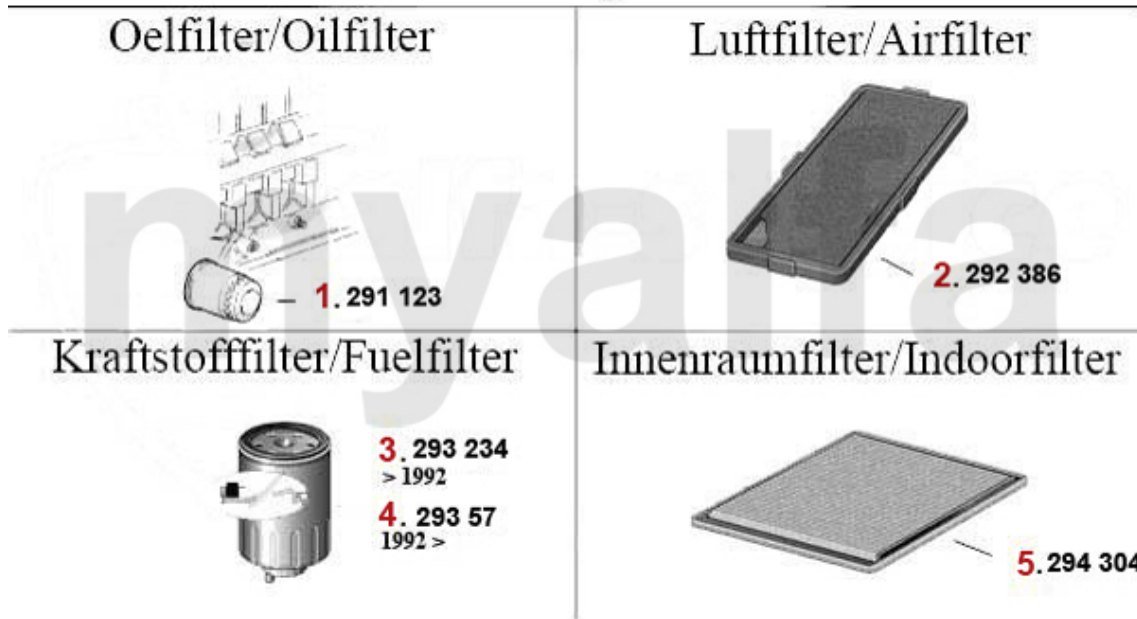

Filter 164/Super 2.5 TD

1	291123	OE. 60553431, 60537470, 60533494, 60521128 OILFILTER	€10.95
2	292386	OE. 60510292 / 71736138 AIR FILTER	€32.90
3	293234	FUEL FILTER 6, 33, 75, 90, 145/6, 155, 164, ALFETTA, GIULIETTA 1.8/1.9/2.0/2.4/2.5 TD	€19.10
4	29357	Kraftstoff-Filter 155,164/Super 2.5 TD,Anschraubpatrone	€29.50
5	294304	OE. 7797229 Air Filter	€27.20