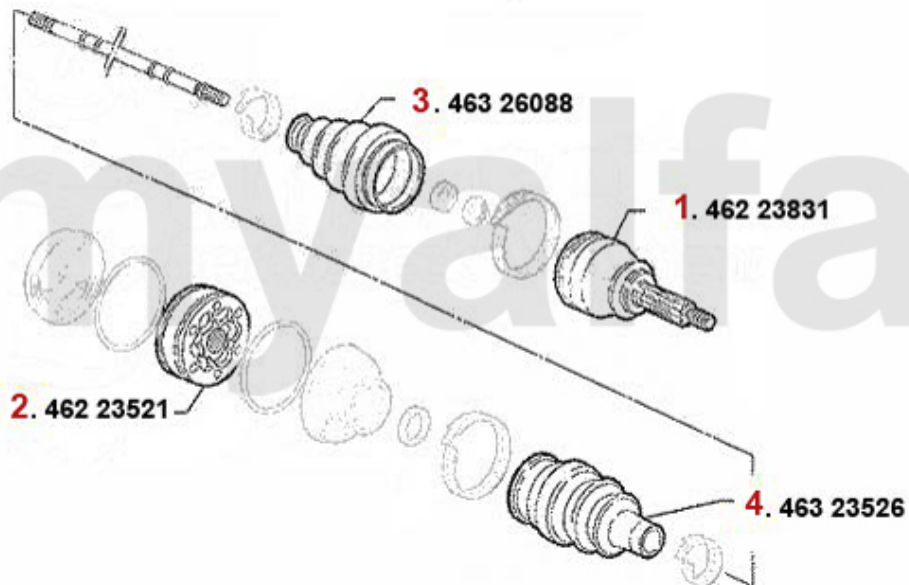

Antriebswelle/Driveshaft 164 3.0 QV 24V Bj. 92>

2	46223521	SET OF INNER JOINTS 164/SUPER TURBO, 6-CYLINDER	€101.60
3	46326088	OE. 60556609 OUTER BOOT SET	€29.90
4	46323526	OE. 60510352 Boot Set Gear Side	€25.91