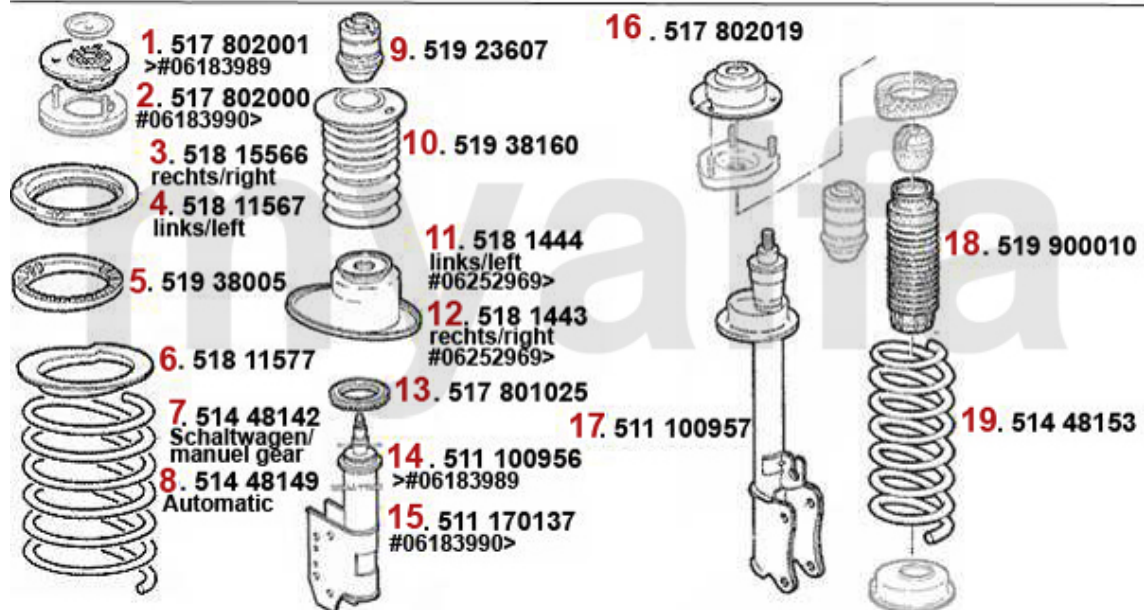

Federbeine/Struts 164/Super 3.0 V6 12V

1	51702001	OE. 60507890 STRUT BEARING	On request
2	51702000	OE. 60570447 Suspension Mount	On request
3	51811566	OE. 60511566 CONTAINER	On request
4	51811567	OE. 60511567 CONTAINER	On request
5	51938005	OE. 60511574 PAD f. FRONTSPRING 164	On request
6	51811577	OE. 60511577 PLATE 164/Super	€19.80
7	51448142	OE. 60593382 SPRING	On request
9	51923607	OE. 82423607 Rubber Pad	€16.40
10	51938160	OE. 60501744 RUBBER BOOT PROTECTOR	€22.99
11	5181444	FRONT LEFT SPRING PLATE OE.60501444	€49.00
12	5181443	FRONT RIGHT SPRING PLATE OE.60501443	€49.00
13	51701025	OE. 60501446/01741/3 STRUT BEARING	€29.75
14	51100956	OE. 60507883 FRONT STRUT	On request
15	51170137	OE. 60598997 Shock Absorber	On request
16	51702019	OE. 60507954 REAR STRUT BEARING 164/Sup.	On request
17	51100957	OE. 60598998 REAR STRUT	€195.01
18	51900010	OE. 60801366 REAR STRUT BOOT 164/Super	€17.85
19	51448152	OE. 60507953 REAR SPRING 164/SUPER	On request