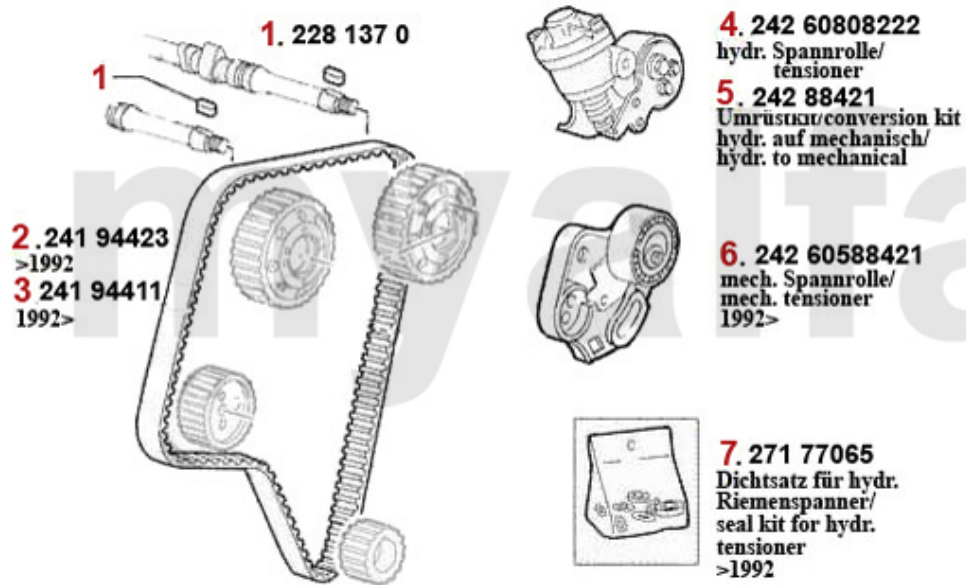

Zahnriemen/Timingbelt 164/Super 3.0 V6 12V

1	2281370	WEDGE CAMSHAFT	On request
2	24194423	OE. 60562106 Timing Belt	€46.51
3	24194411	OE. 60500466 TIMINGBELT V6 12V 1992>	€32.50
4	24208222	Belttensioner hydraulic 75, 155, RZ, SZ,164, GTV6	On request
5	24288421	ALTERING KIT TIMING BELT TENSIONER HYDRAULIC TO	€189.00
6	24210451	OE. 60588421 BELT TENSIONER MECHANIC.	€121.50
7	27177065	OE. 60777065 GASKET SET FOR HYDRAULIC BELTSTRETCHER 6-CYL.	€39.00