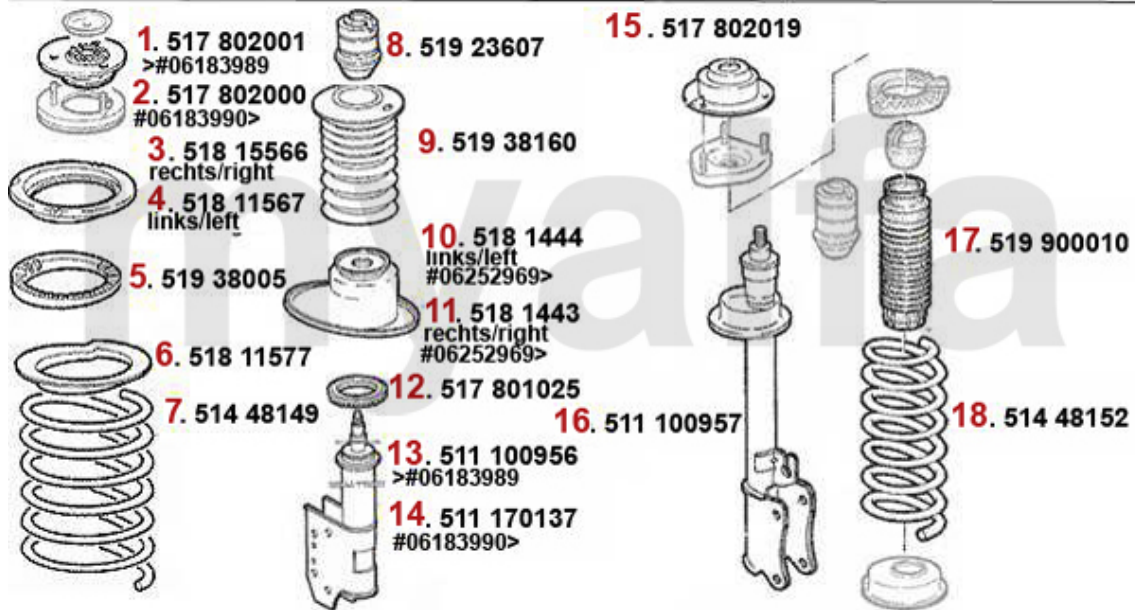

Federbeine/Struts 164/Super 2.5 TD

1	51702001	OE. 60507890 STRUT BEARING	On request
2	51702000	OE. 60570447 Suspension Mount	On request
3	51811566	OE. 60511566 CONTAINER	On request
4	51811567	OE. 60511567 CONTAINER	On request
5	51938005	OE. 60511574 PAD f. FRONTSRING 164	On request
6	51811577	OE. 60511577 PLATE 164/Super	€19.80
8	51923607	OE. 82423607 Rubber Pad	€16.40
9	51938160	OE. 60501744 RUBBER BOOT PROTECTOR	€22.99
10	5181444	FRONT LEFT SPRING PLATE OE.60501444	€49.00
11	5181443	FRONT RIGHT SPRING PLATE OE.60501443	€49.00
12	51701025	OE. 60501446/01741/3 STRUT BEARING	€29.75
13	51100956	OE. 60507883 FRONT STRUT	On request
14	51170137	OE. 60598997 Shock Absorber	On request
15	51702019	OE. 60507954 REAR STRUT BEARING 164/Sup.	On request
16	51100957	OE. 60598998 REAR STRUT	€195.01
17	51900010	OE. 60801366 REAR STRUT BOOT 164/Super	€17.85
18	51448152	OE. 60507953 REAR SPRING 164/SUPER	On request