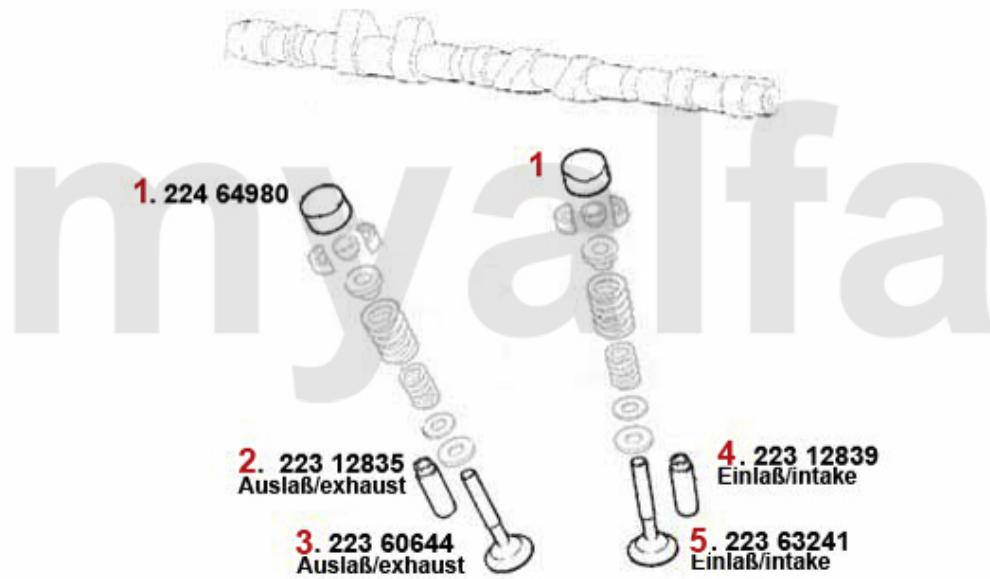

Ventiltrieb/Valve Train 164/Super 3.0 V6 24V

1	22464980	OE. 6066480 VALVE TAPPET	€34.90
2	22312835	OE. 60612835 VALVE GUIDE	€32.50
3	22360644	Exhaust Valve 3.0/3.2 24V	€29.90
4	22312839	OE. 60605120 VALVE GUIDE	€32.50
5	22363241	OE.60560643 INTAKE VALVE 3.0 V6 24V/3.2 GTA,147,156,164, 166, SPIDER/GTV (916),NUOVO GT	€29.00