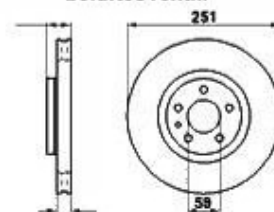

5. 610 602161
Q4
hinten/rear
belüftet/ventil.

1	61041851	Bremsscheibe VA 164 Super 2.0 TS Bj. 92> ab #6142574	€72.40
2	61000351	OE. 60576811 RAER BRAKEDISC 164	€114.89
3	61041515	REAR BRAKE DISC 164/Super 2.0 TS FROM 1987 UP TO 1998	€68.10
4	61018815	OE. 71738911 REAR BRAKE DISK 147, 156, 164	€70.81
5	61002161	OE. 60602161 REAR BRAKE DISC	On request