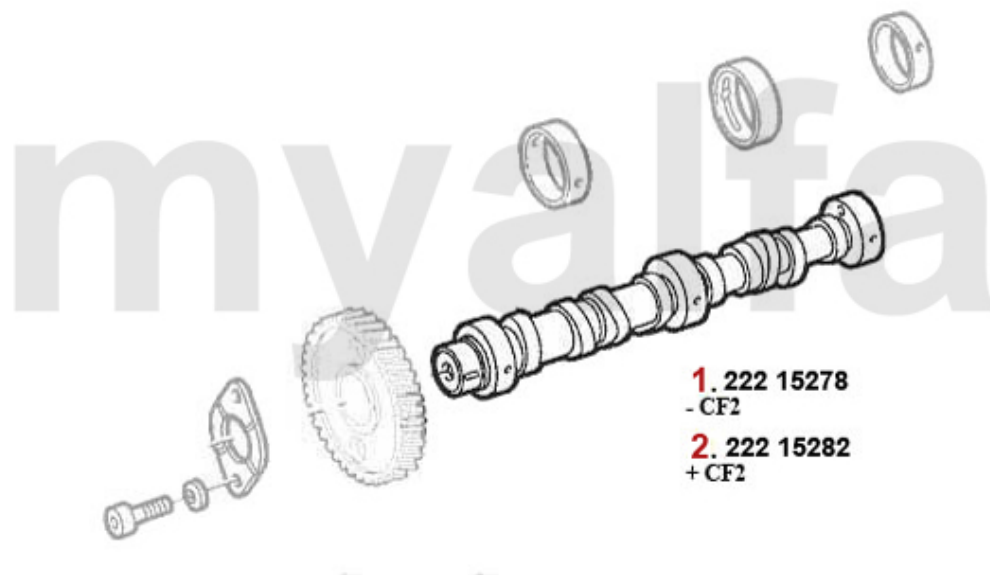

Nockenwelle/Camshaft 164/Super 2.5 TD

---

1. 222 15278
- CF2
2. 222 15282
+ CF2

1	22215278	OE. 71715278 CAMSHAFT 2.5 TD	€358.09
2	22215282	Nockenwelle 155,164 Super 2.5 TD (CEE F2)	€337.60