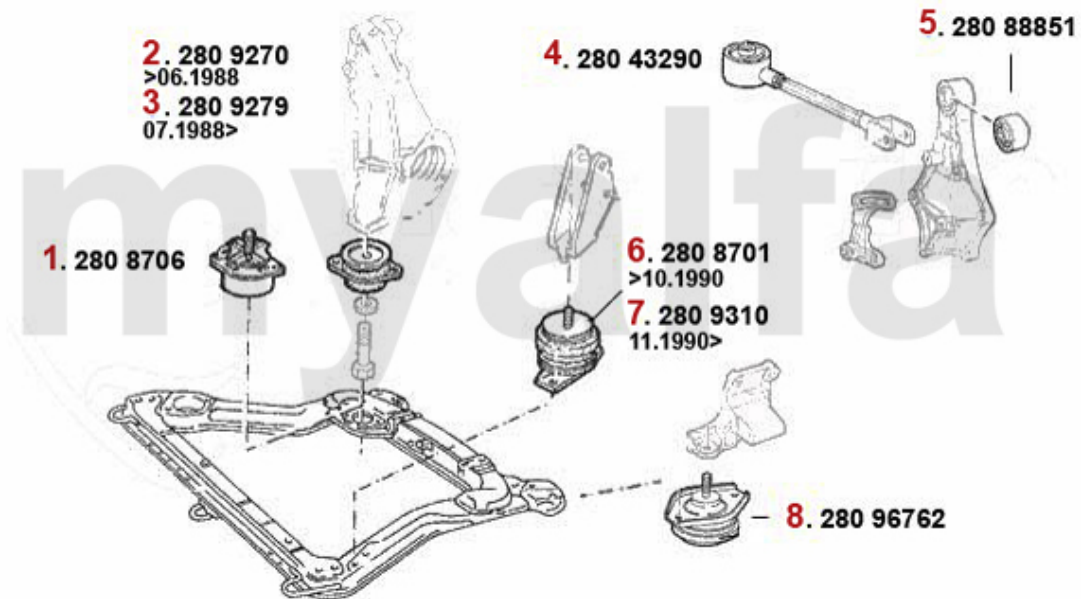

Motorlager/Enginmount 164/Super 2.5 TD

1	2808706	OE. 60801765 ENGINE MOUNT RR 164/Super	On request
2	2809270	Motorlager HR 164 alle Bj. >06.88	On request
3	2809279	OE. 60581462/60512890 ENGINE MOUNT RR 164/Super	€279.00
4	28043290	OE. 60543290 ENGINEMOUNT 164 2.0 Turbo 4-Cyl./2.5 TD	€64.50
5	28088851	OE. 60512737 BUSH	On request
6	2808701	OE. 60801717 ENGINEMOUNT FL 164 4-Cyl. >10.1990	€85.00
7	2809310	OE. 82427180 ENGINEMOUNT FL 164/Super 10.1990>	On request
8	28095762	OE. 60595762 ENGINEMOUNT RL 164/Super 2.5 TD	On request