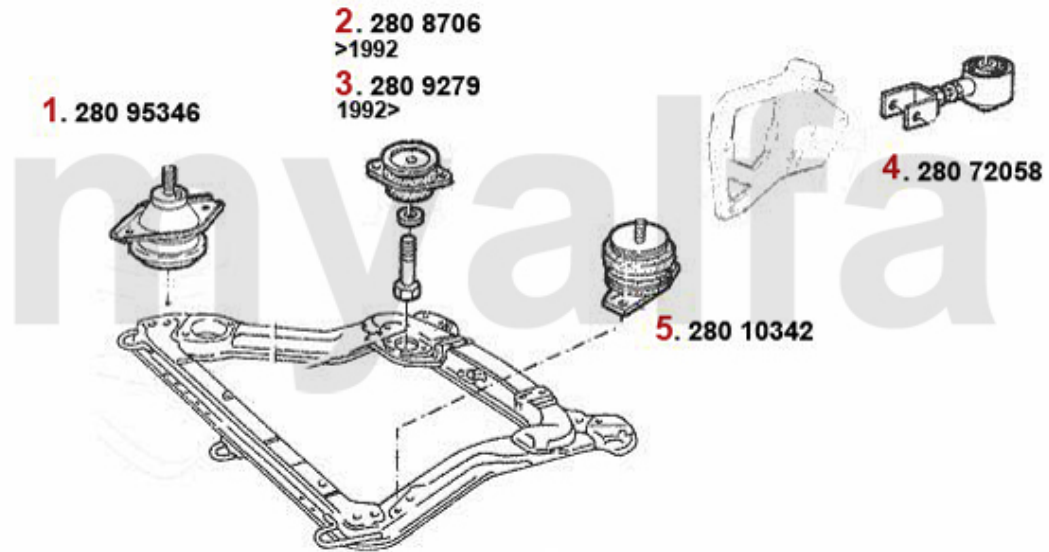

Motorlager/Enginemount 164/Super 2.0 V6 Turbo

1	28095346	OE. 60581383/60595346 Mount. Drive Shaft	On request
2	2808706	OE. 60801765 ENGINE MOUNT RR 164/Super	On request
3	2809279	OE. 60581462/60512890 ENGINE MOUNT RR 164/Super	€279.00
4	28072058	OE. 60572058 Mount. Drive Shaft	On request
5	28010342	OE. 60510342/60701590 ENGINE MOUNT	On request