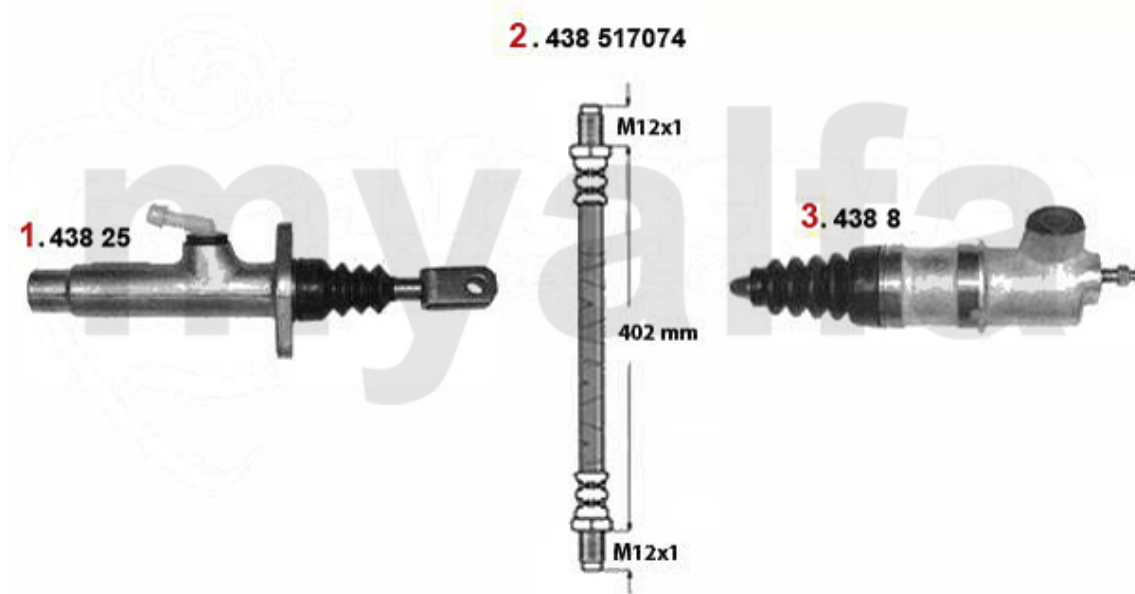

Kupplungsbetätigung/Clutch Actuation 164 3.0 QV Bj. >92

1	43825	OE. 60511530 CLUTCH MASTER CYLINDER	€107.10
2	43817074	OE. 71736944 CLUTCH HOSE	€28.91
3	4388	CLUTCH SLAVE CLYINDER SUD/SPRINT, 33 (905/7), 145, 156, 156	€59.90