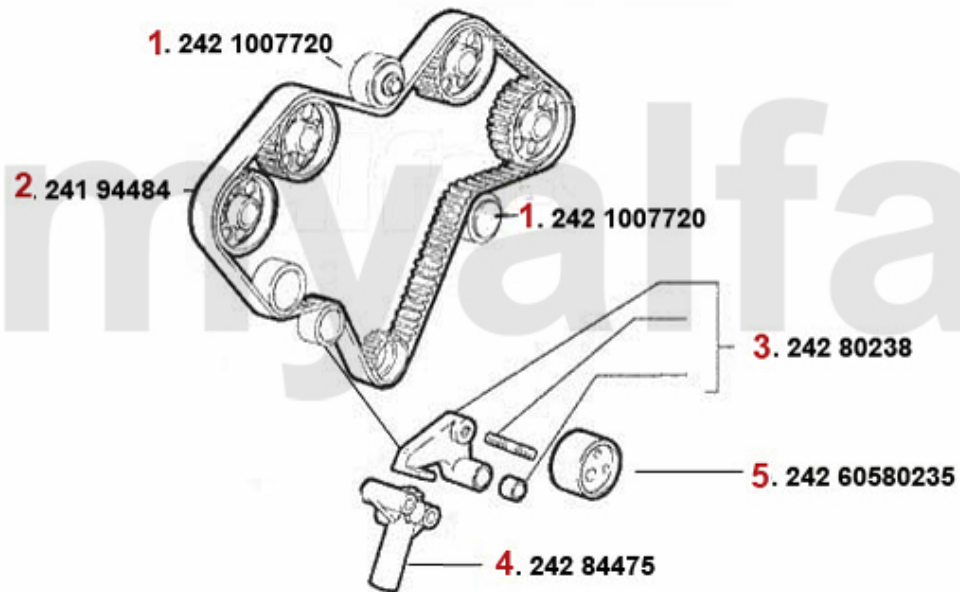

Zahnriemen/Timingbelt 164/Super 3.0 V6 24V

1	24207720	OE. 60561949 REVERSING PULLEY	€99.00
2	24194484	OE. 60561244/45/60512141 TIMING BELT	€59.90
3	24280238	OE. 60580238 SUPPORT f. TENSIONER 164 V6 24V	On request
4	24284475	OE. 60510659/60584475 TENSIONER	On request
5	24280235	OE. 60580235/60810660 BELT TENSIONER	€119.00