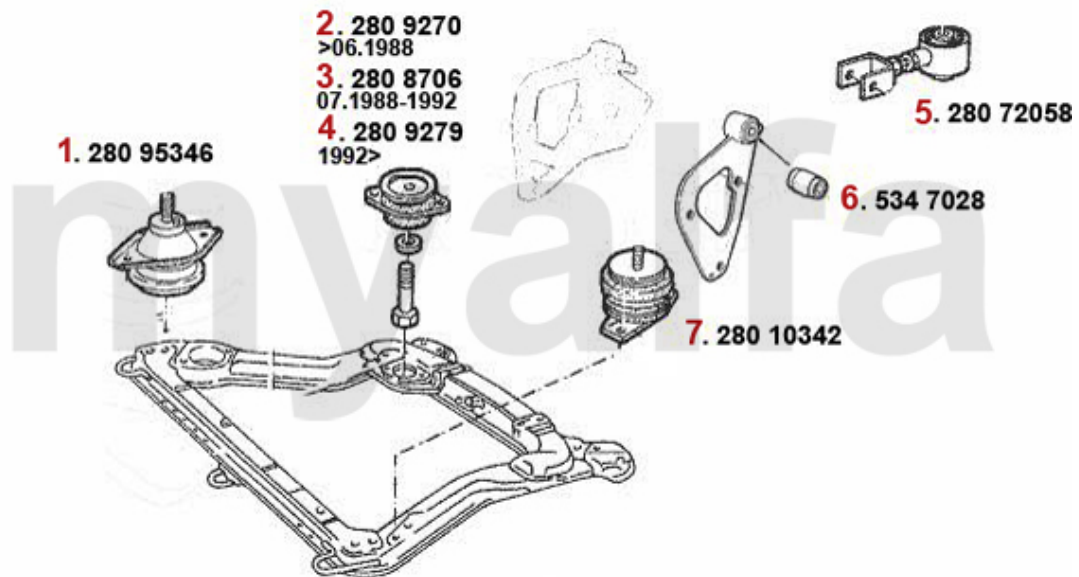

Motorlager/Enginemount 164/Super 3.0 V6 12V

1	28095346	OE. 60581383/60595346 Mount. Drive Shaft	On request
2	2809270	Motorlager HR 164 alle Bj. >06.88	On request
3	2808706	OE. 60801765 ENGINE MOUNT RR 164/Super	On request
4	2809279	OE. 60581462/60512890 ENGINE MOUNT RR 164/Super	€279.00
5	28072058	OE. 60572058 Mount. Drive Shaft	On request
6	5347028	OE. 60507028 Silent Block	On request
7	28010342	OE. 60510342/60701590 ENGINE MOUNT	On request