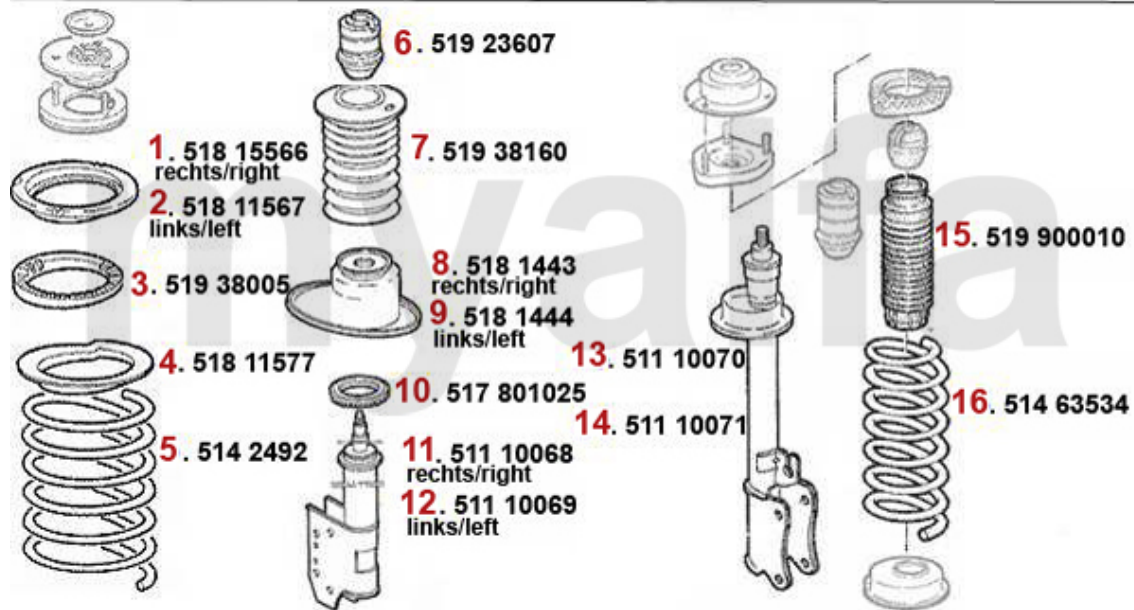

Federbeine/Struts 164 V6 Q4

1	5181566	OE. 60511566 CONTAINER	On request
2	5181567	OE. 60511567 CONTAINER	On request
3	51938005	OE. 60511574 PAD f. FRONTSPRING 164	On request
4	51811577	OE. 60511577 PLATE 164/Super	€19.80
5	5142492	SPRING	On request
6	51923607	OE. 82423607 Rubber Pad	€16.40
7	51938160	OE. 60501744 RUBBER BOOT PROTECTOR	€22.99
8	5181443	FRONT RIGHT SPRING PLATE OE.60501443	€49.00
9	5181444	FRONT LEFT SPRING PLATE OE.60501444	€49.00
10	51701025	OE. 60501446/01741/3 STRUT BEARING	€29.75
11	51110068	Strud 164 Q4 fr # 60610068/60593388 (electr.)	On request
12	51110069	Strud 164 Q4 fl # 60610069/60593389 (electr.)	On request
13	51110070	Strud 164 QV rr # 60593390/60610070 (electr.)	On request
14	51110071	Strud 164 QV rl # 60610071/60593391 (electr.)	On request
15	51900010	OE. 60801366 REAR STRUT BOOT 164/Super	€17.85
16	51463534	OE. 60563534 SPRING RA 164 3.0 Q4	On request