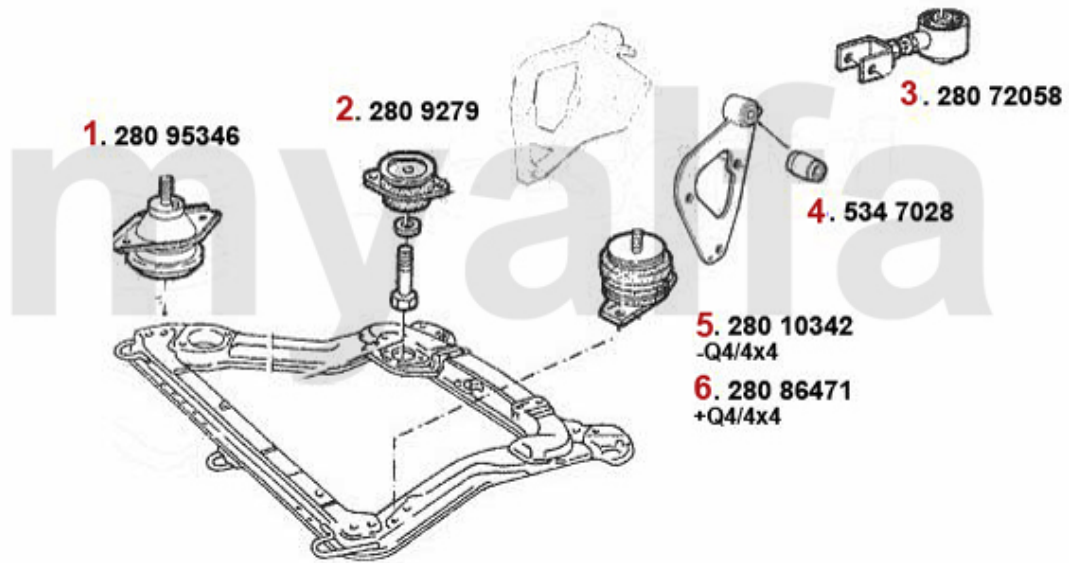

Motorlager/Enginemount 164/Super 3.0 V6 24V

1	28095346	OE. 60581383/60595346	Mount. Drive Shaft	On request
2	2809279	OE. 60581462/60512890	ENGINE MOUNT RR 164/Super	€279.00
3	28072058	OE. 60572058	Mount. Drive Shaft	On request
4	5347028	OE. 60507028	Silent Block	On request
5	28010342	OE. 60510342/60701590	ENGINE MOUNT	On request
6	28086471	OE. 60586471	ENIGNEMOUNT FL 164/Super 3.0 V6 24V 4x4	On request