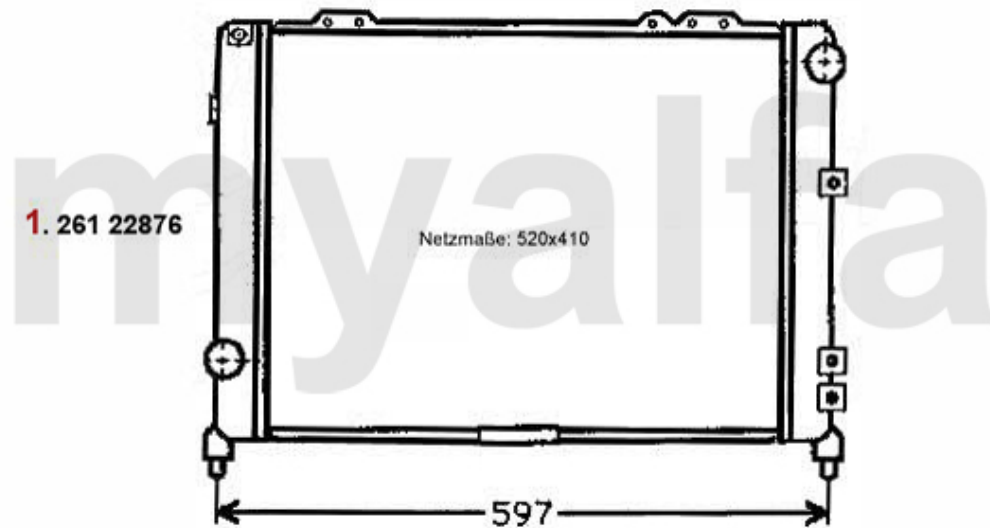

Motorkühler/Radiator 164 2.0 Turbo 4-Cyl.

---

1 26122876 OE. 60576390 RADIATOR 164/Super 6-Cyl.

€ 449.00