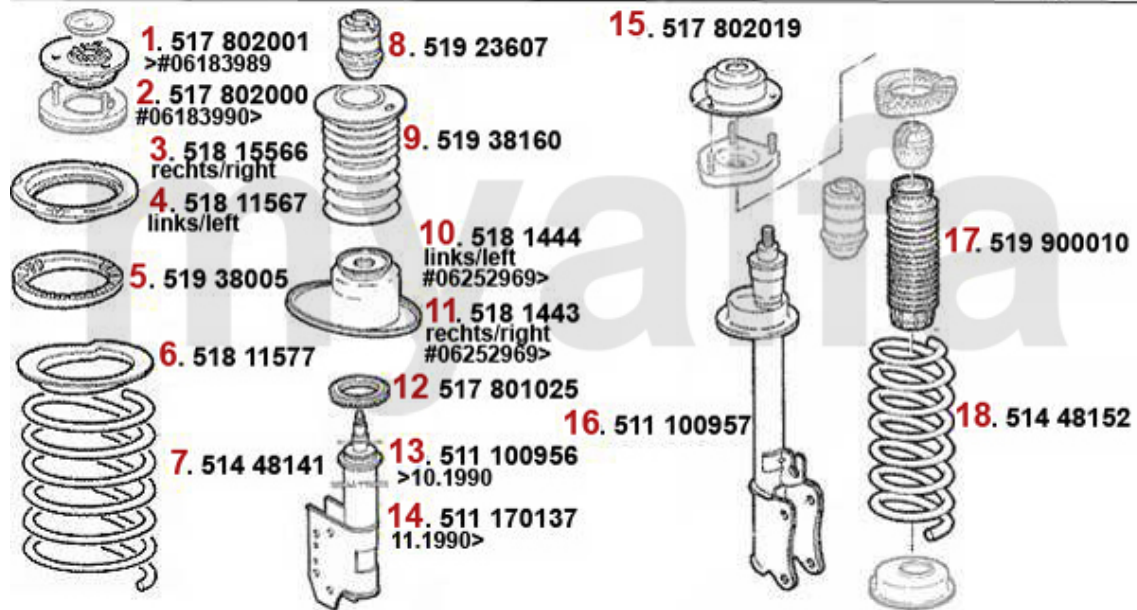

Federbeine/Struts 164 2.0 Turbo 4 Cyl.

1	51702001	OE. 60507890 STRUT BEARING	On request
2	51702000	OE. 60570447 Suspension Mount	On request
3	51811566	OE. 60511566 CONTAINER	On request
4	51811567	OE. 60511567 CONTAINER	On request
5	51938005	OE. 60511574 PAD f. FRONTSPRING 164	On request
6	51811577	OE. 60511577 PLATE 164/Super	€19.80
7	51448141	OE. 60511576/60568680 FRONT SPRING	On request
8	51923607	OE. 82423607 Rubber Pad	€16.40
9	51938160	OE. 60501744 RUBBER BOOT PROTECTOR	€22.99
10	5181444	FRONT LEFT SPRING PLATE OE.60501444	€49.00
11	5181443	FRONT RIGHT SPRING PLATE OE.60501443	€49.00
12	51701025	OE. 60501446/01741/3 STRUT BEARING	€29.75
13	51100956	OE. 60507883 FRONT STRUT	On request
14	51170137	OE. 60598997 Shock Absorber	On request
15	51702019	OE. 60507954 REAR STRUT BEARING 164/Sup.	On request
16	51100957	OE. 60598998 REAR STRUT	€195.01
17	51900010	OE. 60801366 REAR STRUT BOOT 164/Super	€17.85
18	51448152	OE. 60507953 REAR SPRING 164/SUPER	On request