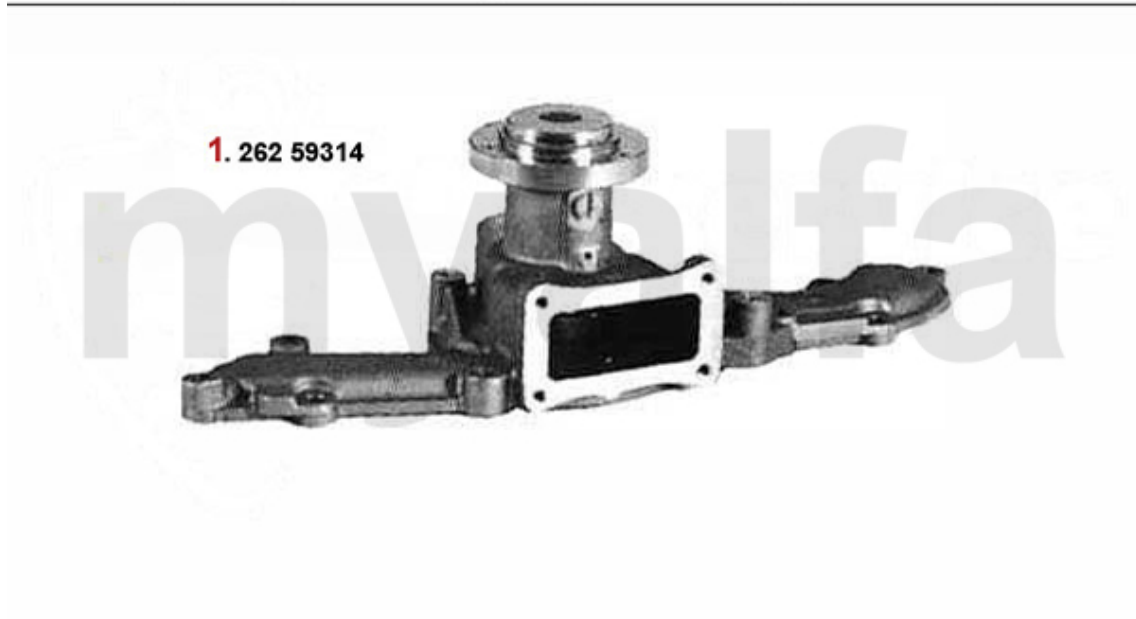

Thermostat 164/Super 3.0 V6 24V

---

1. 263 59862
Thermostat

2. 268 67726
Verteilergehäuse/
manifold housing

1	26359862	OE. 60559862 THERMOSTAT	On request
2	26867726	OE. 60567726 HOUSING	On request
3	26314637	THERMOSTAT INLAY FOR VARIOUS V6 MOTORS	€34.90

Wasserpumpe/Waterpump 164/Super 3.0 V6 24V

---

1 26259314 OE. 71737982 WATERPUMP

On request