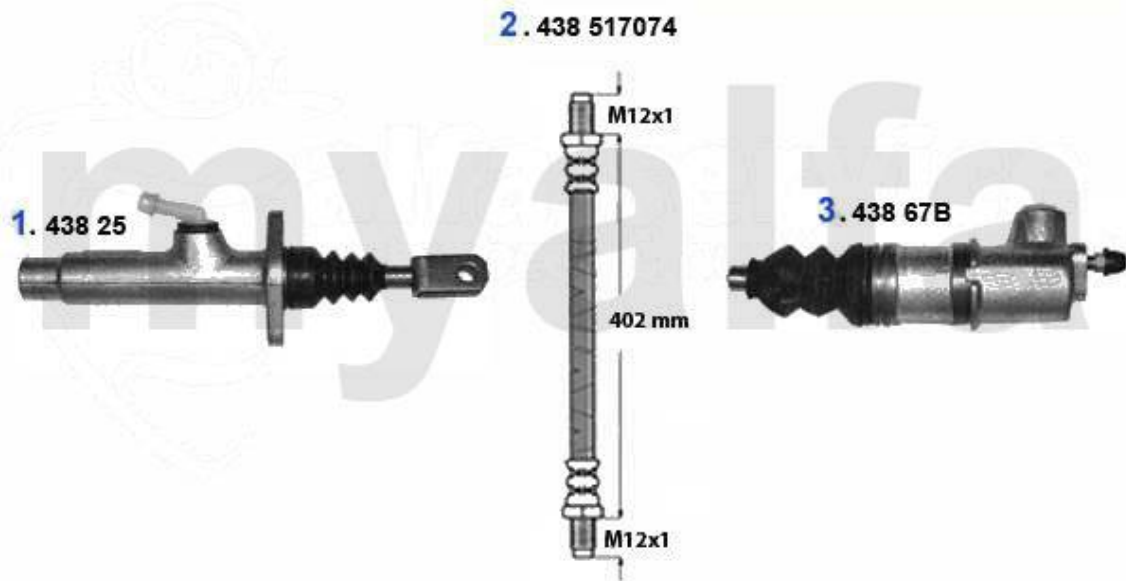

Kupplungsbetätigung/Clutch Actuation 164 2.0 Turbo 4-Cyl.

1	43825	OE. 60511530 CLUTCH MASTER CYLINDER	€107.10
2	43817074	OE. 71736944 CLUTCH HOSE	€28.91
3	43867	OE. 60511528/71738465 CLUTCH SLAVE CYLINDER 164/Super	€47.50