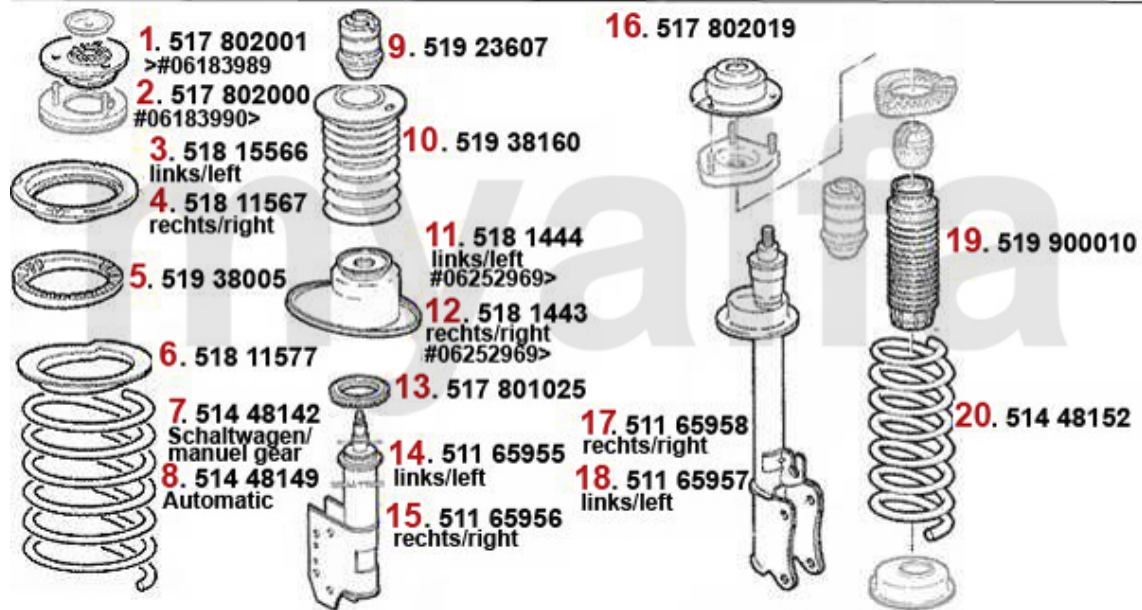

Federbeine/Struts 164 3.0 QV Bj. >92

1	51702001	OE. 60507890 STRUT BEARING	On request
2	51702000	OE. 60570447 Suspension Mount	On request
3	51811566	OE. 60511566 CONTAINER	On request
4	51811567	OE. 60511567 CONTAINER	On request
5	51938005	OE. 60511574 PAD f. FRONTSPRING 164	On request
6	51811577	OE. 60511577 PLATE 164/Super	€19.80
7	51448142	OE. 60593382 SPRING	On request
9	51923607	OE. 82423607 Rubber Pad	€16.40
10	51938160	OE. 60501744 RUBBER BOOT PROTECTOR	€22.99
11	5181444	FRONT LEFT SPRING PLATE OE.60501444	€49.00
12	5181443	FRONT RIGHT SPRING PLATE OE.60501443	€49.00
13	51701025	OE. 60501446/01741/3 STRUT BEARING	€29.75
14	51165955	OE. 60565955 electr. Strut 164 FL	On request
15	51165956	OE. 60565956 electr. Strut 164 FR	On request
16	51702019	OE. 60507954 REAR STRUT BEARING 164/Sup.	On request
17	51165958	OE. 60565958 electr. Strut 164 RR	On request
18	51165957	OE. 60565957 electr. Strut 164 RL	On request
19	51900010	OE. 60801366 REAR STRUT BOOT 164/Super	€17.85
20	51448152	OE. 60507953 REAR SPRING 164/SUPER	On request