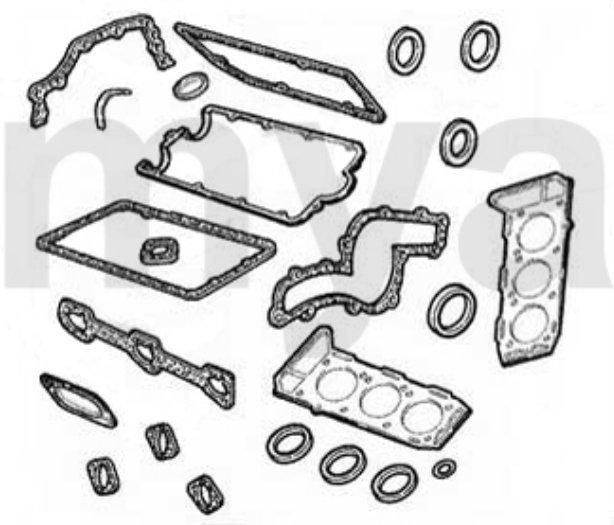

Motordichtsatz/Full Set 164/Super 3.0 V6 24V

1. 231 48600

1 23148600 OE. 60778799 FULL SET

€368.31