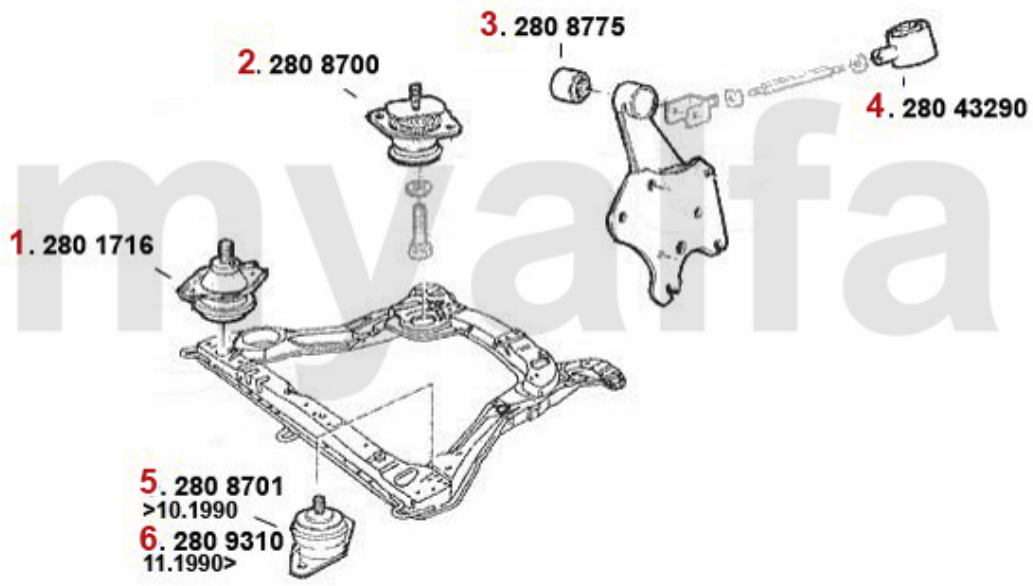

Motorlager/Enginemount 164 2.0 Turbo 4-Cyl.

1	2801716	OE. 60801716 ENGINEMOUNT FR 164 2.0 Turbo 4-Cyl.	€69.50
2	2808700	OE. 60801718 ENGINEMOUNT FR 164 2.0 Turbo 4-Cyl.	€50.30
3	2808775	Motorlagerbuchse vorne 145/6, 155,164,spider/gtv (916)	€20.10
4	28043290	OE. 60543290 ENGINEMOUNT 164 2.0 Turbo 4-Cyl./2.5 TD	€64.50
5	2808701	OE. 60801717 ENGINEMOUNT FL 164 4-Cyl. >10.1990	€85.00
6	2809310	OE. 82427180 ENGINEMOUNT FL 164/Super 10.1990>	On request