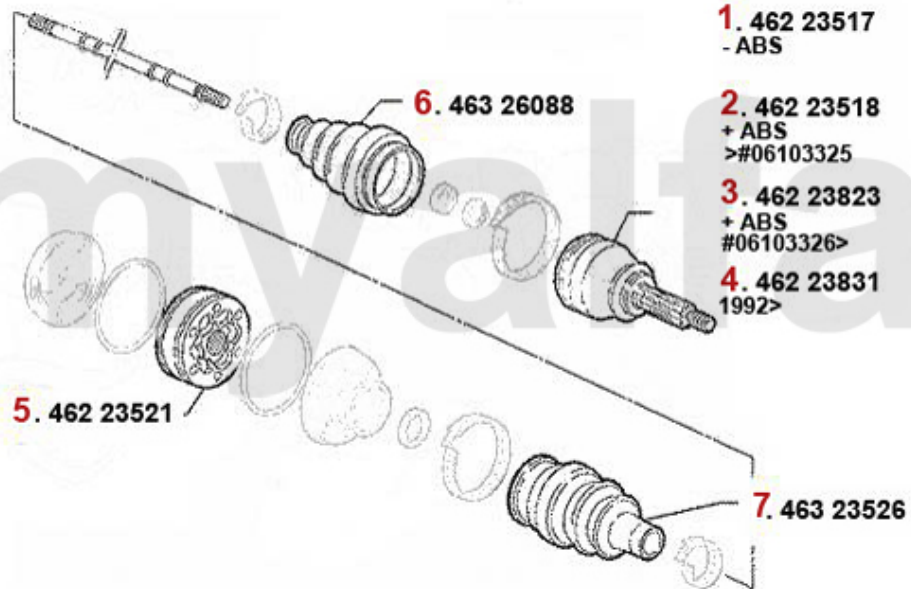

Antriebswelle/Driveshaft 164/Super 2.5 TD

1. 462 23517
-ABS

2. 462 23518
+ABS
>#06103325

3. 462 23823
+ABS
#06103326>

4. 462 23831
1992>

5. 462 23521

7. 463 23526

1	46223517	Gelenksatz außen 164 Turbo/6-Zyl. Bj. >92 ohne ABS	€173.39
2	46223518	Gelenksatz außen 164 Turbo/6-Zyl. mit ABS > #006103326	€306.81
3	46223823	Gelenksatz außen 164 6-zylinder Bj. >92 mit ABS	On request
5	46223521	SET OF INNER JOINTS 164/SUPER TURBO, 6-CYLINDER	€101.60
6	46326088	OE. 60556609 OUTER BOOT SET	€29.90
7	46323526	OE. 60510352 Boot Set Gear Side	€25.91