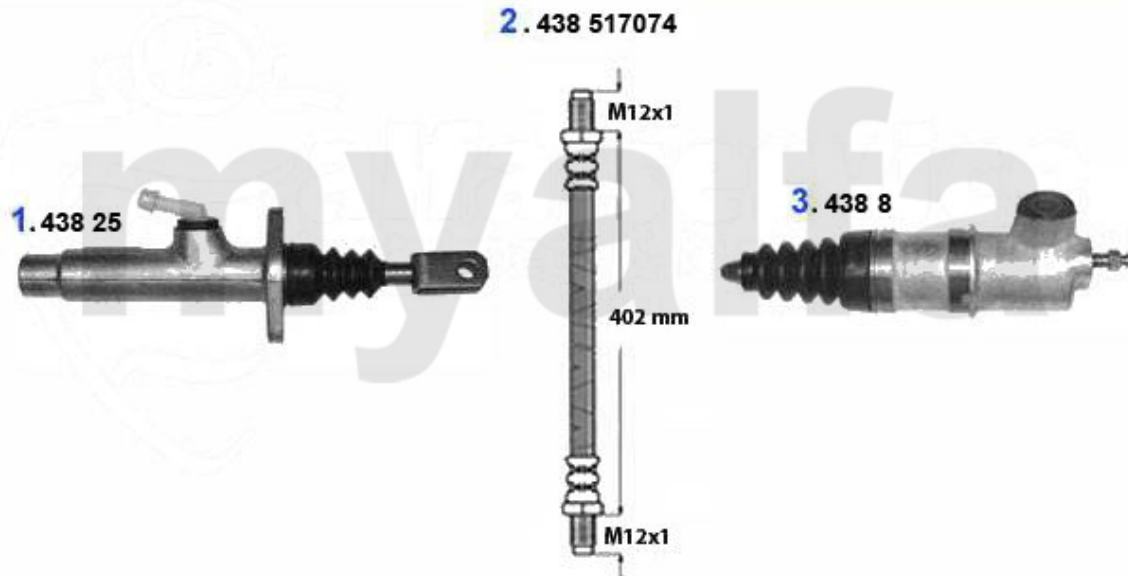

Kupplungsbetätigung/Clutch Actuation 164/Super 2.0 V6 Turbo

1	43825	OE. 60511530 CLUTCH MASTER CYLINDER	€107.10
2	43817074	OE. 71736944 CLUTCH HOSE	€28.91
3	4388	CLUTCH SLAVE CLYINDER SUD/SPRINT, 33 (905/7), 145, 156, 156	€59.90