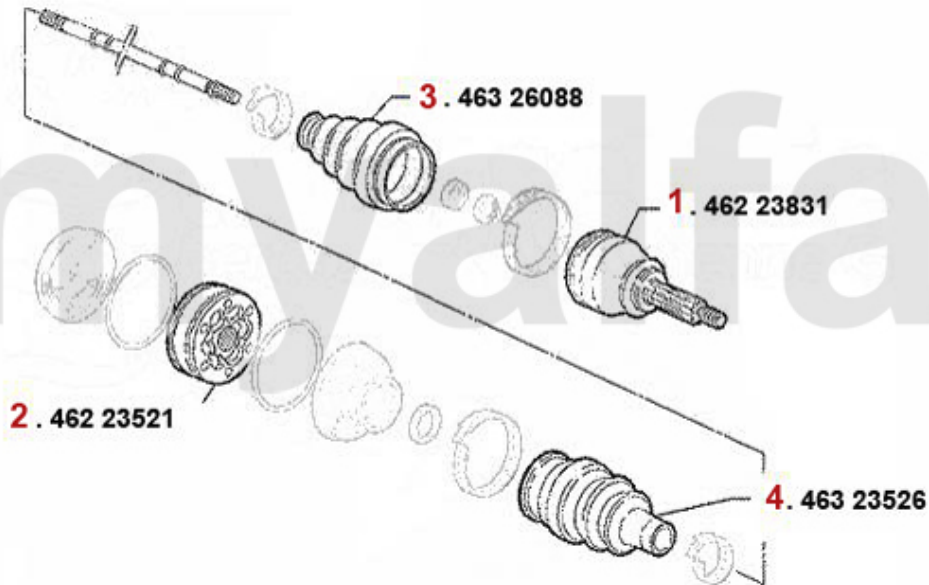

Antriebswelle/Driveshaft 164/Super 2.0 V6 Turbo

2	46223521	SET OF INNER JOINTS 164/SUPER TURBO, 6-CYLINDER	€101.60
3	46326088	OE. 60556609 OUTER BOOT SET	€29.90
4	46323526	OE. 60510352 Boot Set Gear Side	€25.91