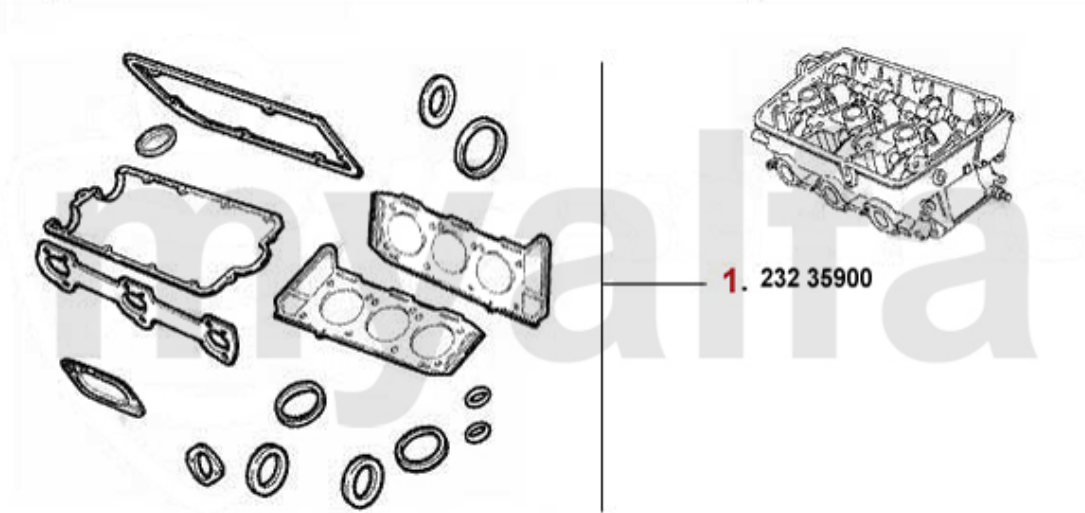

Kopfdichtsatz/Head Set 164/Super 3.0 V6 24V

1 23235900 OE.71711967 REINZ HEAD SET

€319.00