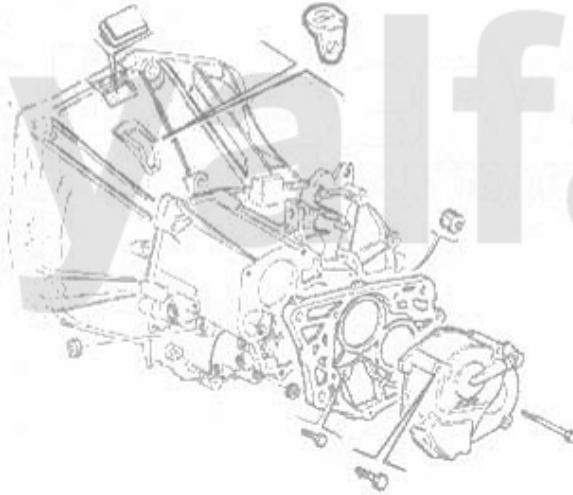

Ausrücker/Sleeve Bearing 164/Super 2.0 V6 Turbo

---

1. 436 11951

1 43611951 OE.46411951 GUIDE SLEEVE RELEASE BEARING

€149.00