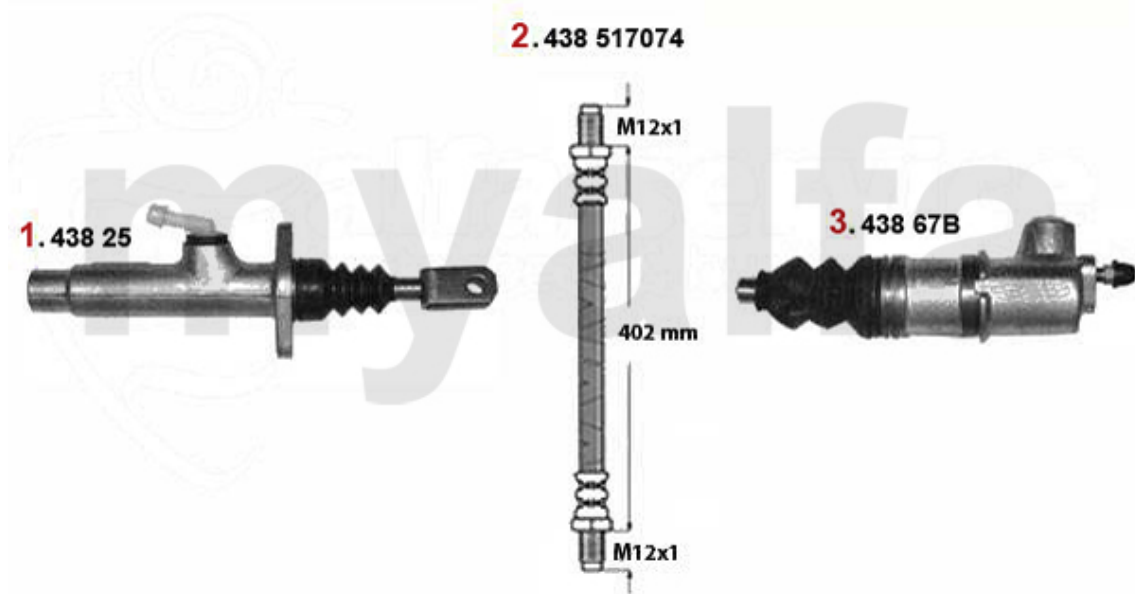

Kupplungsbetätigung/Clutch Actuation 164 2.0 Turbo 4-Cyl.

1	43825	OE. 60511530 CLUTCH MASTER CYLINDER	€107.10
2	43817074	OE. 71736944 CLUTCH HOSE	€28.91
3	43867	OE. 60511528/71738465 CLUTCH SLAVE CYLINDER 164/Super	€47.50