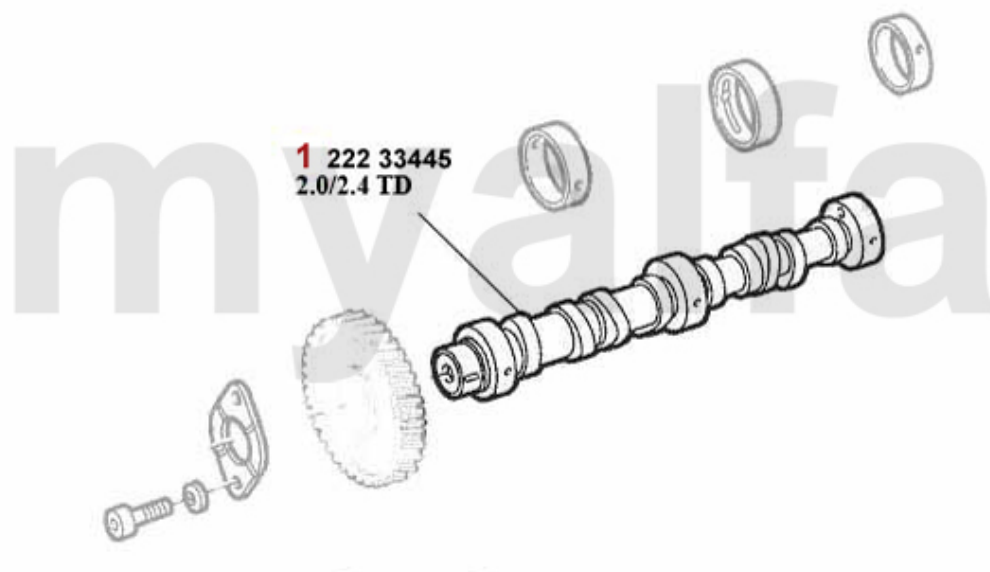

Nockenwelle/Camshaft 75 TD

---

1 22233445 Nockenwelle Alfetta,75,90 2.0/2.4 T D

On request