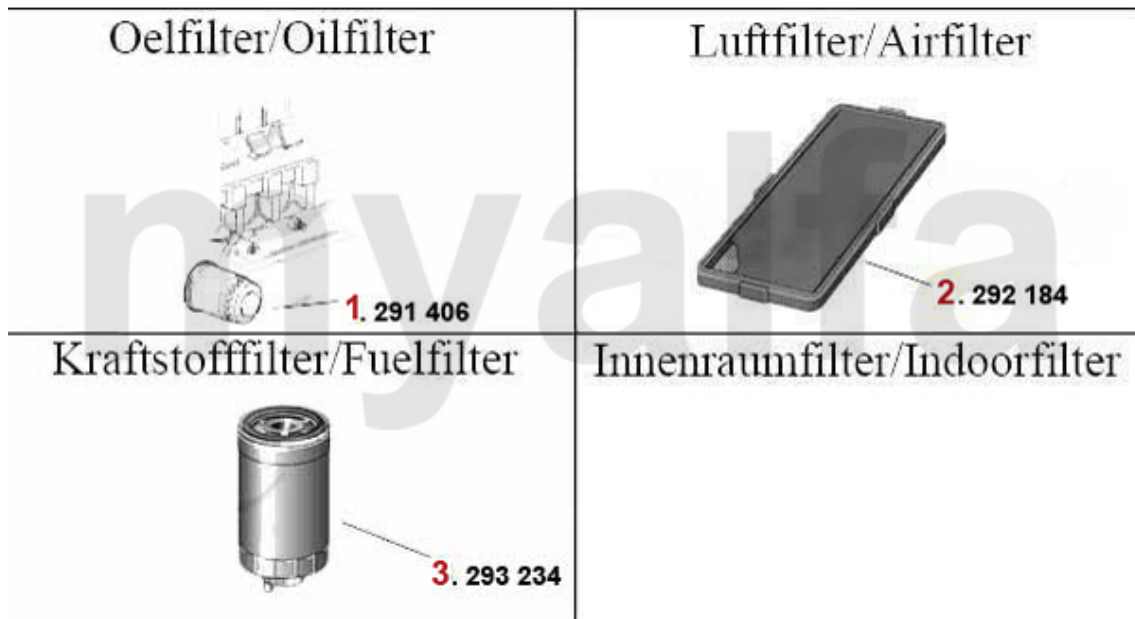

Filter 75 2.0/2.4 TD

1	291406	Ölfilter 6,75,90,Alfetta TD Anschraubpatrone	On request
2	292184	Luftfilter 75,90,Alfetta TD eckig	On request
3	293234	Kraftstofffilter 6, 33, 75, 90, 145/6, 155, 164, Alfetta, Giulietta 1.8/1.9/2.0/2.4/2.5 TD	19,10 €